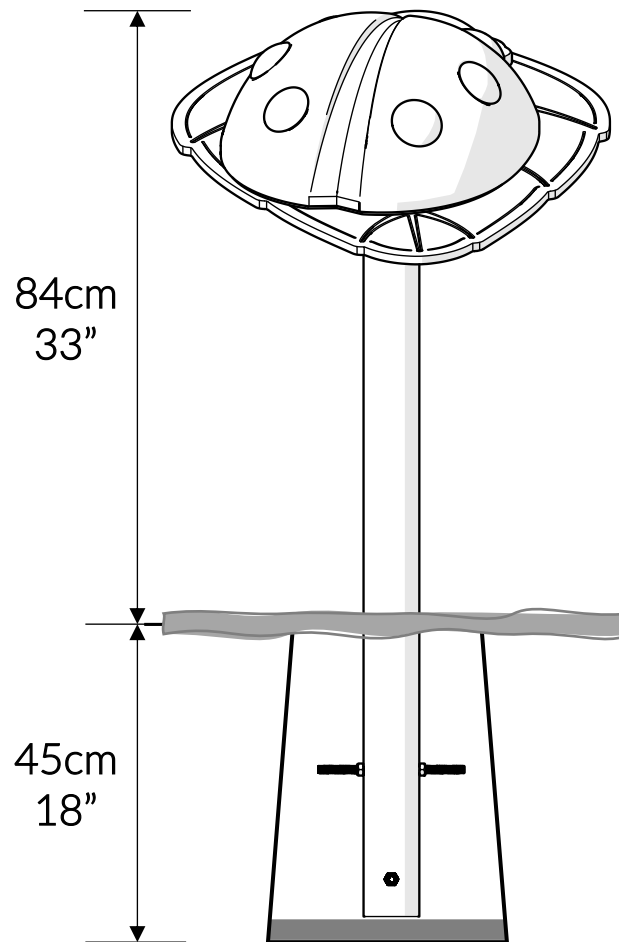

Part Reference	Description
PP-LADY-GF	Ladybug (Ground Fix)

Check Risk Assessment

Packages

x1

x1

		L	W	H	Weight	Net
x1	914133	75cm / 29.5"	75cm / 29.5"	25cm / 10"	7kg / 15.5lbs	
x1	914226	117cm / 46"	18cm / 7"	13cm / 5"	5kg / 11lbs	

Tools required (not supplied)

¼" Bit Driver Ratchet

11/16" / 17mm Spanner

Spirit level

Tape Measure

914133	
<p>① x1</p> 	<p>③ x1 614487</p> 
<p>TX40 x1 500474</p> 	
<p>Ⓒ x4 500681</p> 	<p>Ⓓ x4 500673</p> 

914226	
<p>② x1 814237</p> 	
<p>Ⓐ x4 500457</p> 	<p>Ⓑ x2 500627</p> 