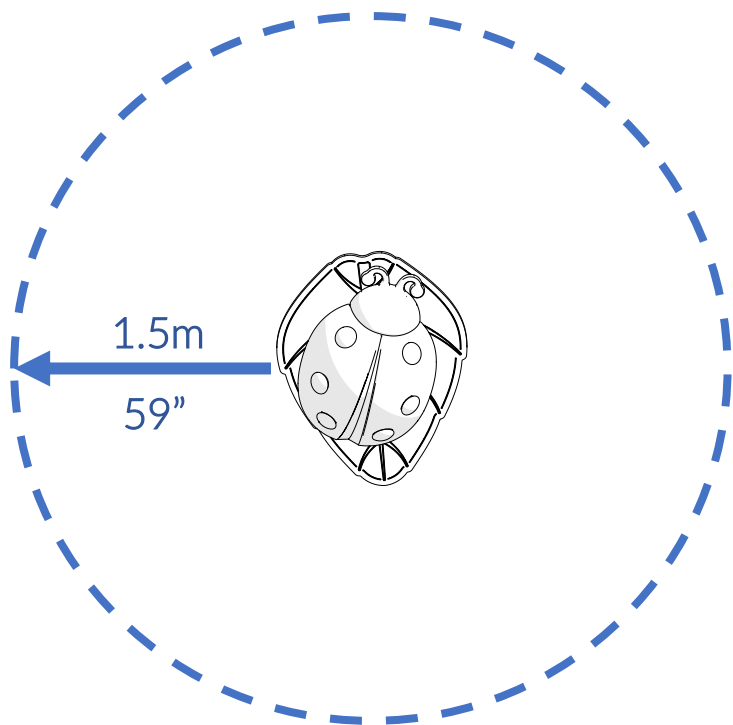

Part Reference	Description
PP-LADY-GF	Ladybug (Ground Fix)

Check Risk Assessment

Packages

x1

x1

		L	W	H	Weight	Net
x1	914133	75cm / 29.5"	75cm / 29.5"	25cm / 10"	7kg / 15.5lbs	
x1	914226	117cm / 46"	18cm / 7"	13cm / 5"	5kg / 11lbs	

Tools required (not supplied)

¼" Bit Driver Ratchet

11/16" / 17mm Spanner

Spirit level

Tape Measure

914133	
<p>① x1</p> 	<p>③ x1 614487</p> 
<p>TX40 x1 500474</p> 	
<p>Ⓒ x4 500681</p> 	<p>Ⓓ x4 500673</p> 

914226	
<p>② x1 814237</p> 	
<p>Ⓐ x4 500457</p> 	<p>Ⓑ x2 500627</p> 