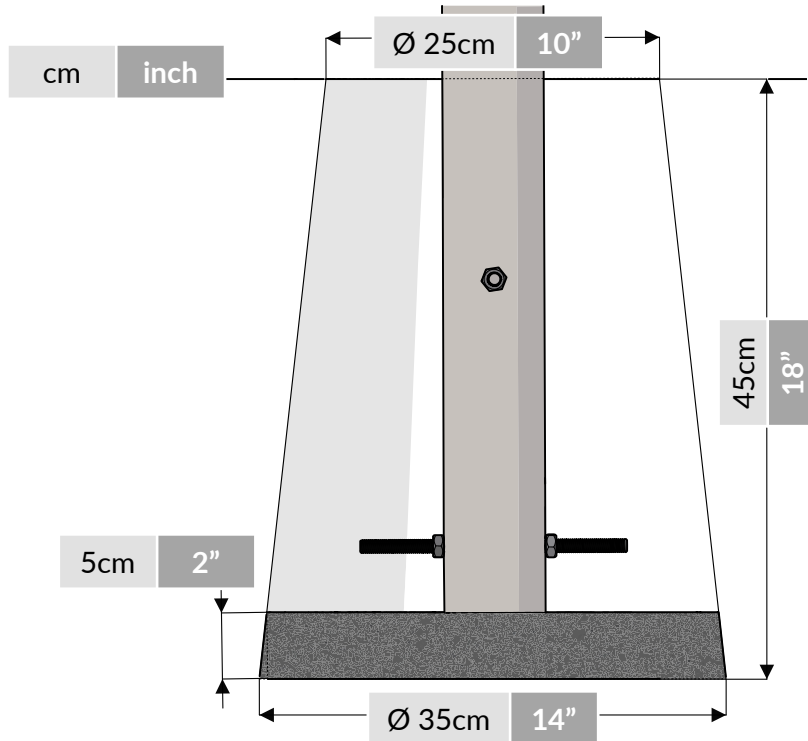

2.

Foundations should not present a hazard

Refer to your local Health & Safety standards