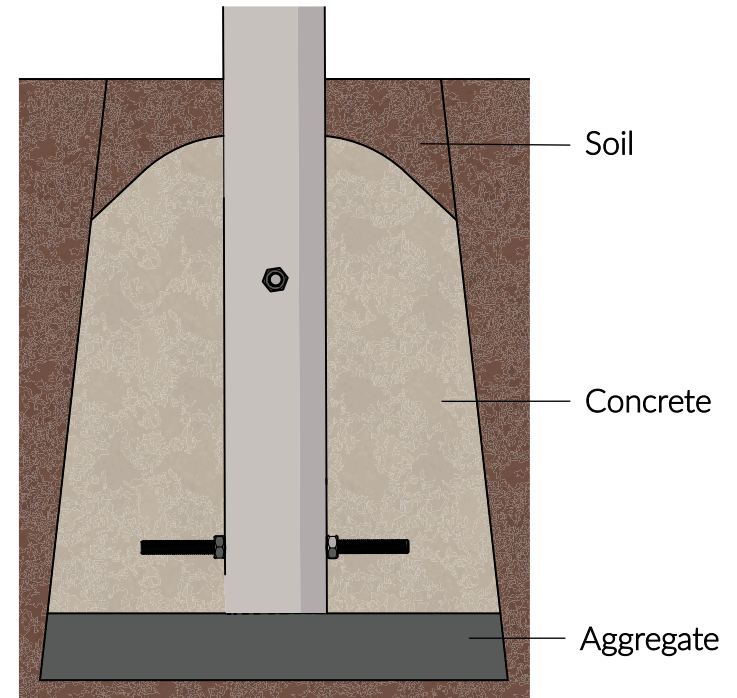

2.

Foundations should not present a hazard

Refer to your local Health & Safety standards