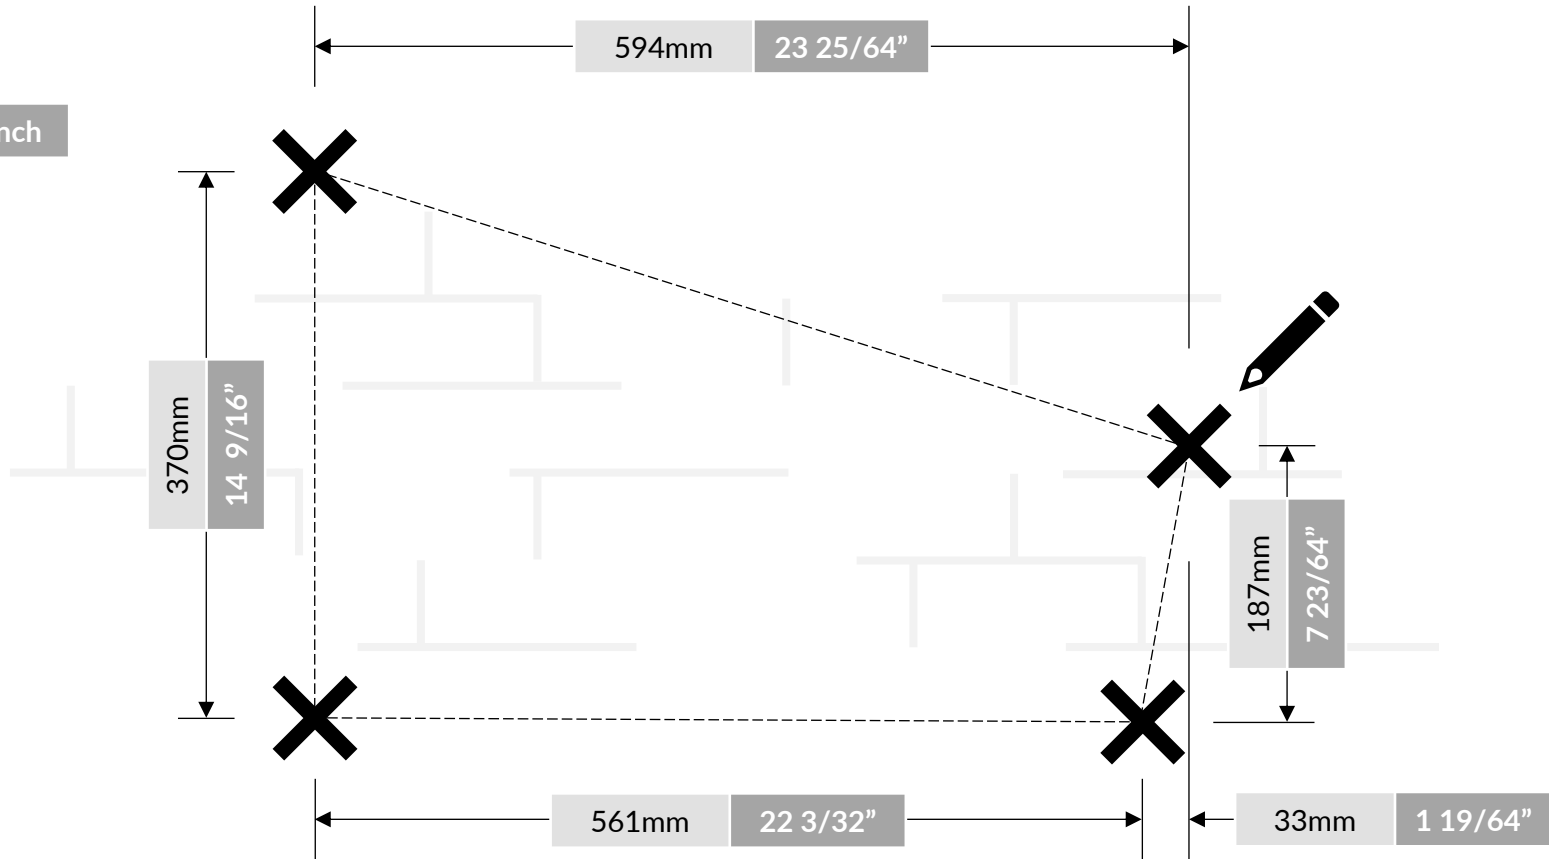

Part Reference	Description
PP-CHER-SD-WA	Cherub (Wall Fix)
PP-CHER-HD-WA	Heavy Duty Cherub (Wall Fix)

Avoid direct sunlight

Check Risk Assessment

Confirm
height with
client

80cm / 31.5"

110cm / 43.5"

Packages

x1

		L	W	H	Weight	Net
x1	900282	100cm	80cm	10cm	30kg / 66lbs	
	900283	/ 39"	/ 31"	/ 4"	40kg / 88lbs	

Tools required (not supplied)

¼" Bit Driver Ratchet

Spirit level

Tape Measure

900282 900283		905999	
 <p>① x1</p>	<p>Ⓐ x4 501586</p> 	<p>② x2 900837</p> 	<p>Ⓒ x2 603150</p> 
	<p>Ⓑ x4 501591</p> 		<p>Ⓓ x4 500448</p> 
<p>Ⓔ x4 500890</p> 	<p>Ⓕ x4 501412</p> 		<p>TX25 x1 500472</p> 
<p>TX30 x1 500473</p> 	<p>TX40 x1 500474</p> 		

Not to scale

1.

mm inch

Use spirit level

2.

x4

Wall fixing should not present a hazard

Refer to your local Health & Safety standards