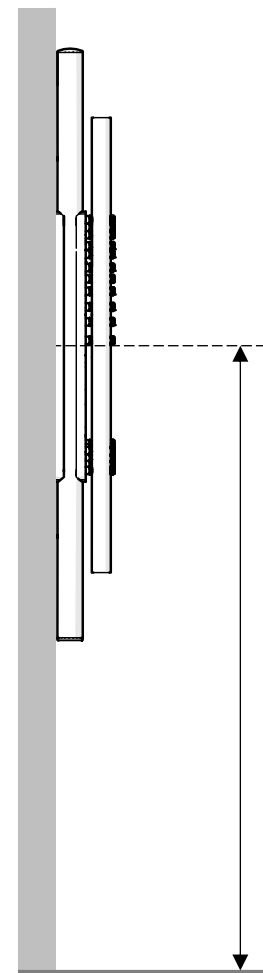

Part Reference	Description
PP-CHER-SD-WA	Cherub (Wall Fix)
PP-CHER-HD-WA	Heavy Duty Cherub (Wall Fix)

Avoid direct sunlight

Check Risk Assessment

Confirm
height with
client

80cm / 31.5"

110cm / 43.5"

Packages

x1

		L	W	H	Weight	Net
x1	900282	100cm	80cm	10cm	30kg / 66lbs	
	900283	/ 39"	/ 31"	/ 4"	40kg / 88lbs	

Tools required (not supplied)

¼" Bit Driver Ratchet

Spirit level

Tape Measure

900282 900283		905999	
 <p>① x1</p>	<p>Ⓐ x4 501586</p> 	<p>② x2 900837</p> 	<p>Ⓒ x2 603150</p> 
	<p>Ⓑ x4 501591</p> 		<p>Ⓓ x4 500448</p> 
<p>Ⓔ x4 500890</p> 	<p>Ⓕ x4 501412</p> 		<p>TX25 x1 500472</p> 
<p>TX30 x1 500473</p> 	<p>TX40 x1 500474</p> 		

Not to scale

1.

mm inch

Use spirit level

2.

x4

Wall fixing should not present a hazard

Refer to your local Health & Safety standards

Wall

Example fixing

	Wood		x4
	Concrete		x4
	Brick		x4

Use spirit level

3.

TX25

2		x2
C		x2
D		x4

percussionplay.com