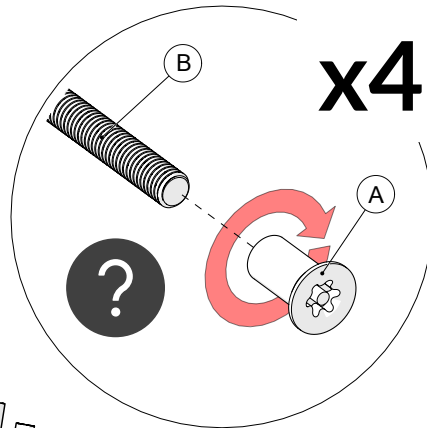

Part Reference	Description
PP-CHER-SD-WA	Cherub (Wall Fix)
PP-CHER-HD-WA	Heavy Duty Cherub (Wall Fix)

Avoid direct sunlight

Check Risk Assessment

Confirm
height with
client

80cm / 31.5"

110cm / 43.5"

Packages

x1

		L	W	H	Weight	Net
x1	900282	100cm	80cm	10cm	30kg / 66lbs	
	900283	/ 39"	/ 31"	/ 4"	40kg / 88lbs	

Tools required (not supplied)

¼" Bit Driver Ratchet

Spirit level

Tape Measure

900282 900283		905999	
 <p>① x1</p>	<p>Ⓐ x4 501586</p> 	<p>② x2 900837</p> 	<p>Ⓒ x2 603150</p> 
	<p>Ⓑ x4 501591</p> 		<p>Ⓓ x4 500448</p> 
<p>Ⓔ x4 500890</p> 	<p>Ⓕ x4 501412</p> 		<p>TX25 x1 500472</p> 
<p>TX30 x1 500473</p> 	<p>TX40 x1 500474</p> 		

Not to scale

1.

mm inch

Use spirit level

2.

x4

Wall fixing should not present a hazard

Refer to your local Health & Safety standards

Wall

Example fixing

	Wood		x4
	Concrete		x4
	Brick		x4

Use spirit level

3.

TX25

2		x2
C		x2
D		x4

percussionplay.com