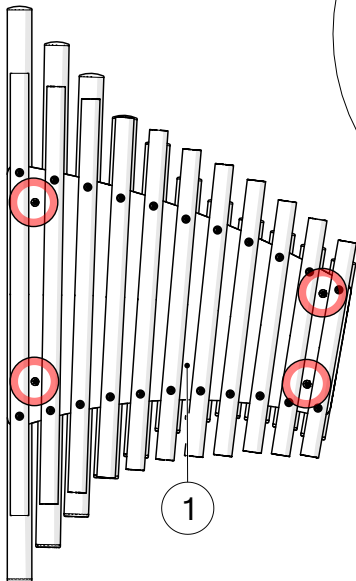

Part Reference	Description
PP-CHER-SD-WA	Cherub (Wall Fix)
PP-CHER-HD-WA	Heavy Duty Cherub (Wall Fix)

Avoid direct sunlight

Check Risk Assessment

Confirm
height with
client

80cm / 31.5"

110cm / 43.5"

Packages

x1

		L	W	H	Weight	Net
x1	900282	100cm	80cm	10cm	30kg / 66lbs	
	900283	/ 39"	/ 31"	/ 4"	40kg / 88lbs	

Tools required (not supplied)

¼" Bit Driver Ratchet

Spirit level

Tape Measure

900282 900283		905999	
 <p>① x1</p>	<p>Ⓐ x4 501586</p> 	<p>② x2 900837</p> 	<p>Ⓒ x2 603150</p> 
	<p>Ⓑ x4 501591</p> 		<p>Ⓓ x4 500448</p> 
<p>Ⓔ x4 500890</p> 	<p>Ⓕ x4 501412</p> 		<p>TX25 x1 500472</p> 
<p>TX30 x1 500473</p> 	<p>TX40 x1 500474</p> 		

Not to scale

1.

mm inch

Use spirit level

2.

x4

Wall fixing should not present a hazard

Refer to your local Health & Safety standards

Wall

Example fixing

	Wood		x4
	Concrete		x4
	Brick		x4

Use spirit level

3.

TX25

2		x2
C		x2
D		x4

percussionplay.com