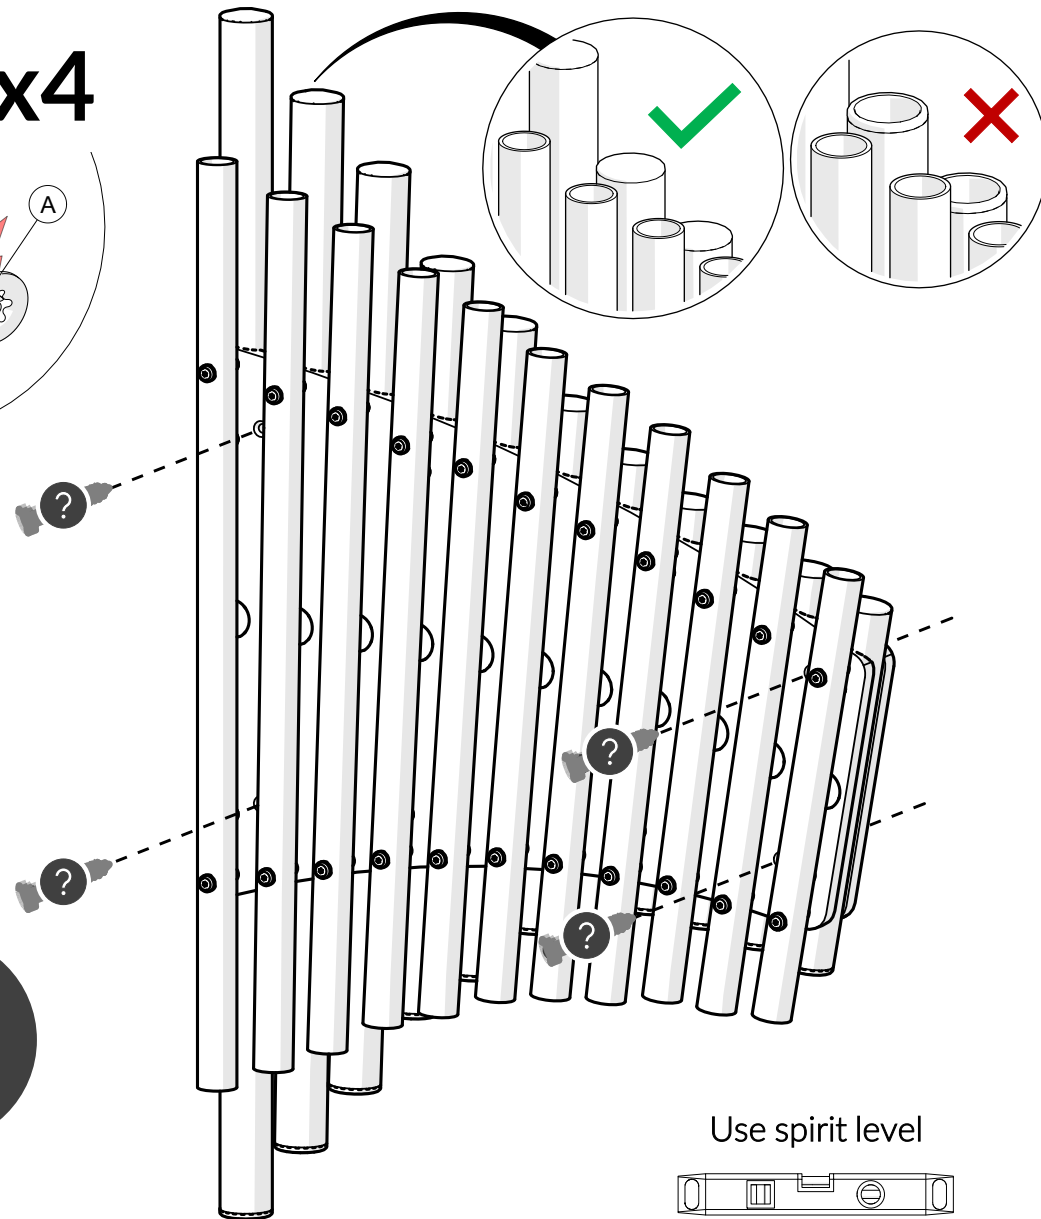

x1

		L	W	H	Weight	Net
x1	900282	100cm	80cm	10cm	30kg / 66lbs	
	900283	/ 39"	/ 31"	/ 4"	40kg / 88lbs	

Tools required (not supplied)

¼" Bit Driver Ratchet

Spirit level

Tape Measure

900282 900283		905999	
 <p>① x1</p>	<p>Ⓐ x4 501586</p> 	<p>② x2 900837</p> 	<p>Ⓒ x2 603150</p> 
	<p>Ⓑ x4 501591</p> 		<p>Ⓓ x4 500448</p> 
<p>Ⓔ x4 500890</p> 	<p>Ⓕ x4 501412</p> 		<p>TX25 x1 500472</p> 
<p>TX30 x1 500473</p> 	<p>TX40 x1 500474</p> 		

Not to scale

1.

mm inch

Use spirit level

2.

x4

Wall fixing should not present a hazard

Refer to your local Health & Safety standards

Wall

Example fixing

	Wood		x4
	Concrete		x4
	Brick		x4

Use spirit level

3.

TX25

2		x2
C		x2
D		x4

percussionplay.com