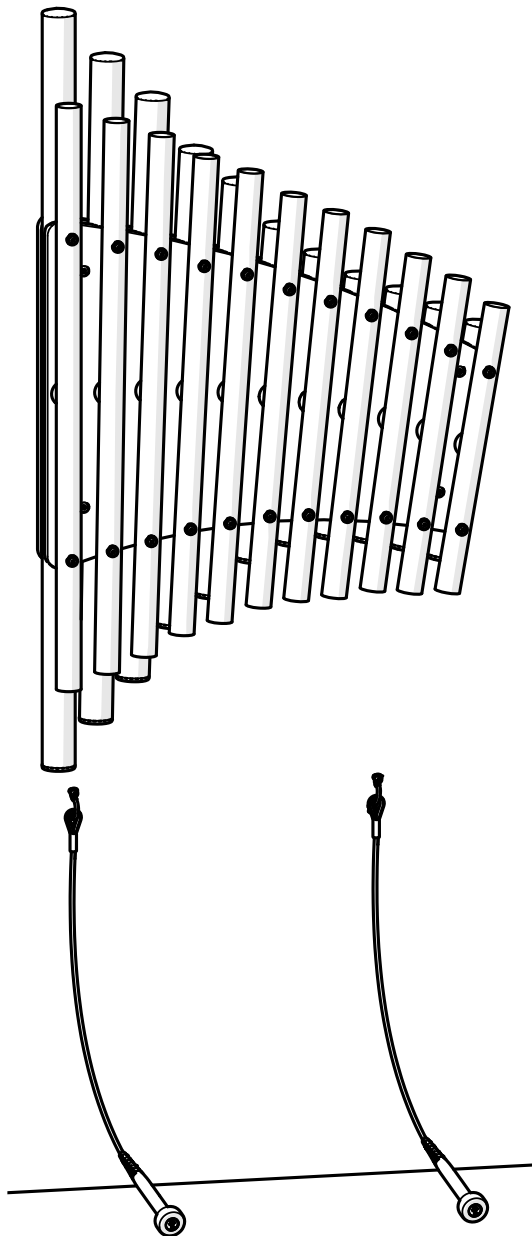

Part Reference	Description
PP-CHER-SD-WA	Cherub (Wall Fix)
PP-CHER-HD-WA	Heavy Duty Cherub (Wall Fix)

Avoid direct sunlight

Check Risk Assessment

Confirm
height with
client

80cm / 31.5"

110cm / 43.5"

Packages

x1

		L	W	H	Weight	Net
x1	900282	100cm	80cm	10cm	30kg / 66lbs	
	900283	/ 39"	/ 31"	/ 4"	40kg / 88lbs	

Tools required (not supplied)

¼" Bit Driver Ratchet

Spirit level

Tape Measure

900282 900283		905999	
 <p>① x1</p>	<p>Ⓐ x4 501586</p> 	<p>② x2 900837</p> 	<p>Ⓒ x2 603150</p> 
	<p>Ⓑ x4 501591</p> 		<p>Ⓓ x4 500448</p> 
<p>Ⓔ x4 500890</p> 	<p>Ⓕ x4 501412</p> 		<p>TX25 x1 500472</p> 
<p>TX30 x1 500473</p> 	<p>TX40 x1 500474</p> 		

Not to scale

1.

mm inch

Use spirit level

2.

x4

Wall fixing should not present a hazard

Refer to your local Health & Safety standards

Wall

Example fixing

	Wood		x4
	Concrete		x4
	Brick		x4

Use spirit level

3.

TX25

2		x2
C		x2
D		x4

percussionplay.com