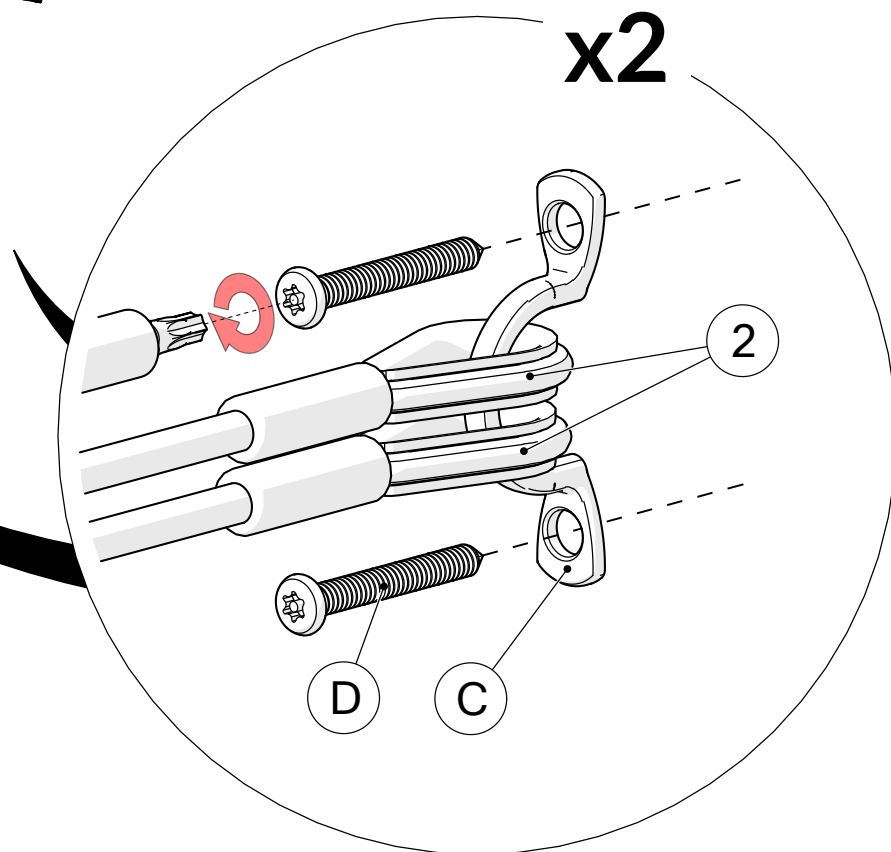

x1

		L	W	H	Weight	Net
x1	900282	100cm	80cm	10cm	30kg / 66lbs	
	900283	/ 39"	/ 31"	/ 4"	40kg / 88lbs	

Tools required (not supplied)

¼" Bit Driver Ratchet

Spirit level

Tape Measure

900282 900283		905999	
 <p>① x1</p>	<p>Ⓐ x4 501586</p> 	<p>② x2 900837</p> 	<p>Ⓒ x2 603150</p> 
	<p>Ⓑ x4 501591</p> 		<p>Ⓓ x4 500448</p> 
<p>Ⓔ x4 500890</p> 	<p>Ⓕ x4 501412</p> 		<p>TX25 x1 500472</p> 
<p>TX30 x1 500473</p> 	<p>TX40 x1 500474</p> 		

Not to scale

1.

mm inch

Use spirit level

2.

x4

Wall fixing should not present a hazard

Refer to your local Health & Safety standards

Wall

Example fixing

	Wood		x4
	Concrete		x4
	Brick		x4

Use spirit level

3.

TX25

2		x2
C		x2
D		x4

percussionplay.com