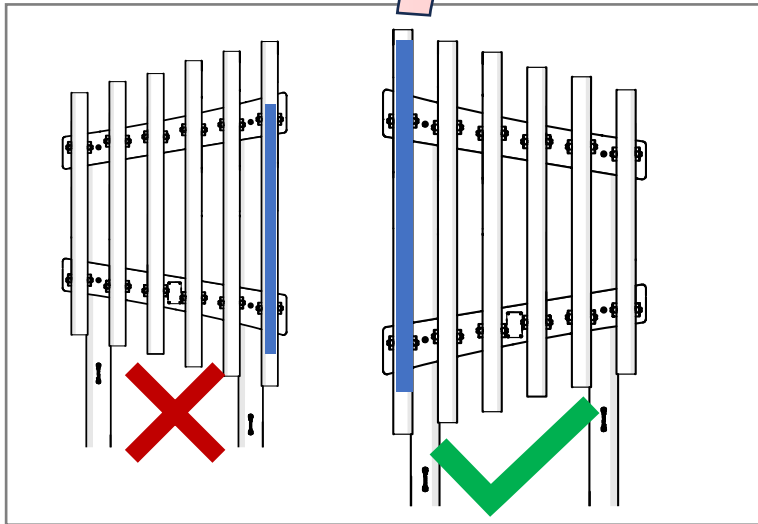

1.

TX40

A		x4
B		x4