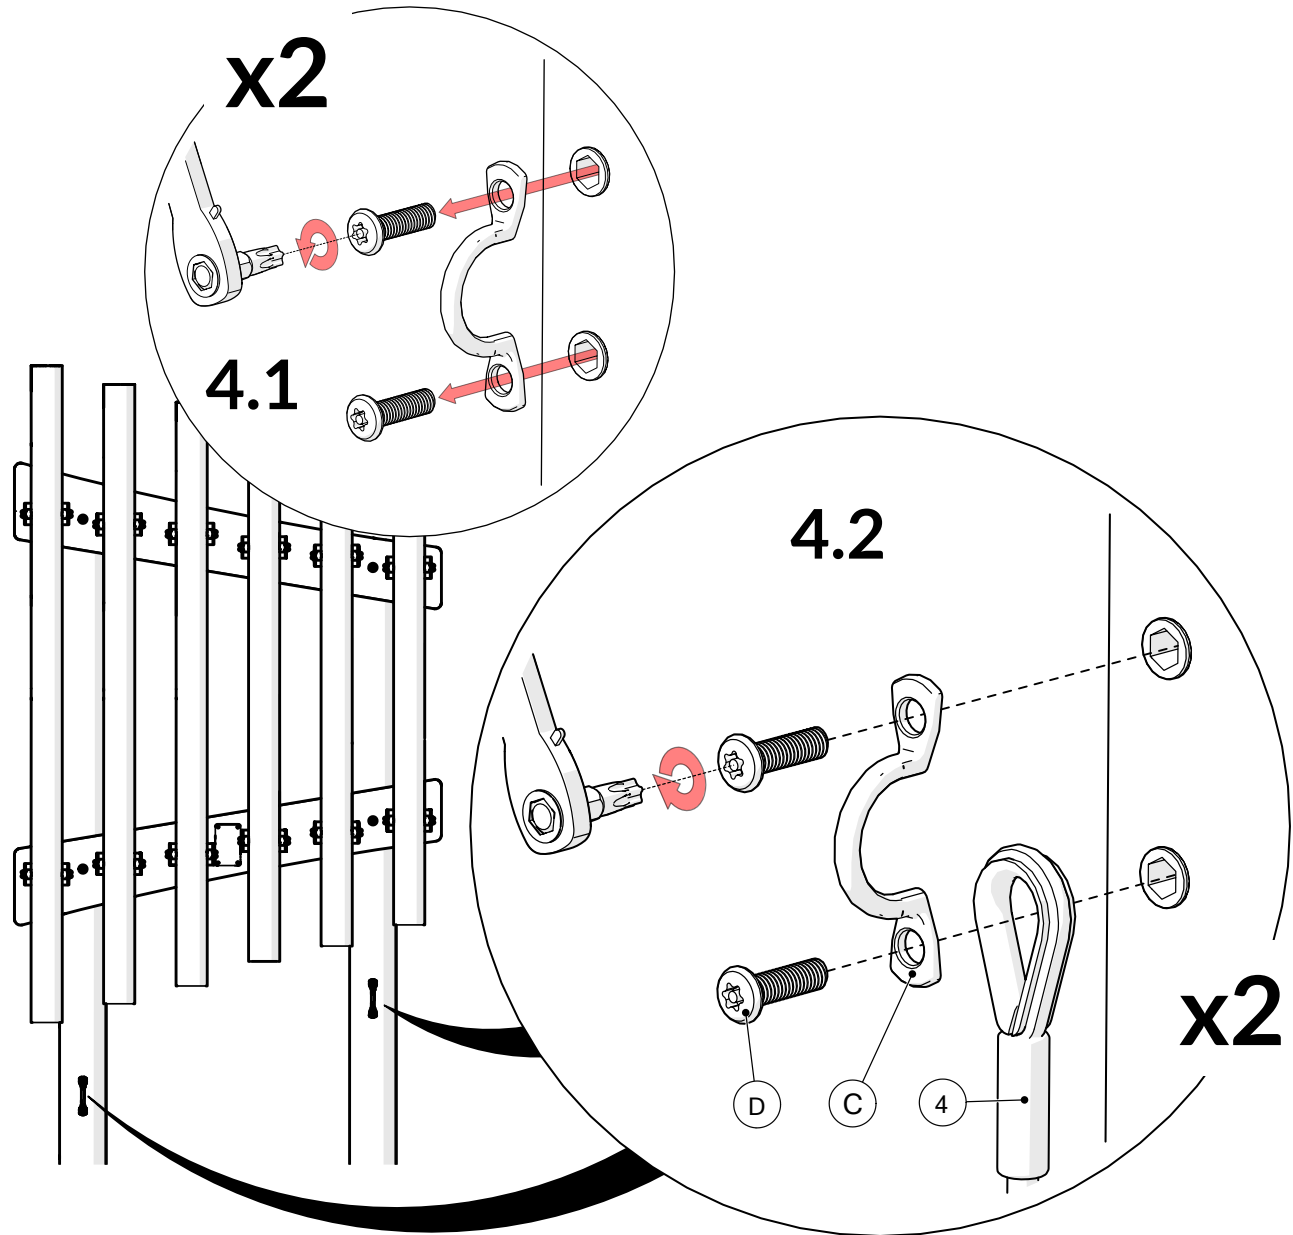

Tools required (not supplied)

¼" Bit Driver Ratchet

11/16" / 17mm Spanner

¼" hex adapter

Spirit level

Tape Measure

903183	
① x1	
TX30 x1 500473	
TX40 x1 500474	
Ⓐ x4 502452	
Ⓑ x4 500456	
④ x2 900832	

901461	
② x1	
Ⓒ x1 603150	
Ⓓ x2 500746	
Ⓔ x4 500457	
Ⓕ x2 500627	

2.3

E		x4
F		x2

3. x2

Foundations should not present a hazard

Refer to your local Health & Safety standards

4.

4		x2
C		x2
D		x4

percussionplay.com