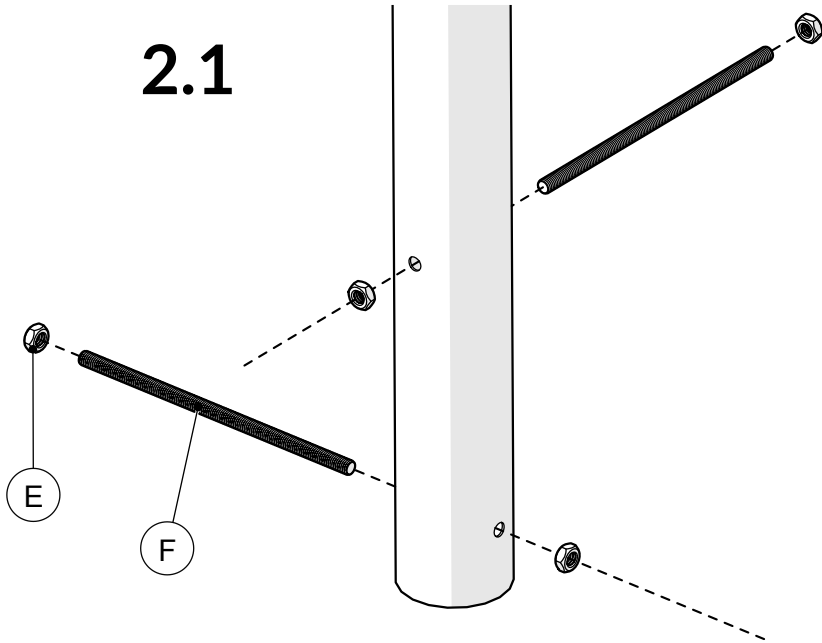

Tools required (not supplied)

¼" Bit Driver Ratchet

11/16" / 17mm Spanner

¼" hex adapter

Spirit level

Tape Measure

903183	
① x1	
TX30 x1 500473	
TX40 x1 500474	
Ⓐ x4 502452	
Ⓑ x4 500456	
④ x2 900832	

901461	
② x1	
Ⓒ x1 603150	
Ⓓ x2 500746	
Ⓔ x4 500457	
Ⓕ x2 500627	

901462	
③ x1	
Ⓒ x1 603150	
Ⓓ x2 500746	
Ⓔ x4 500457	
Ⓕ x2 500627	

Not to scale

1.

TX40

A		x4
B		x4

2. x2

2.1

2.2