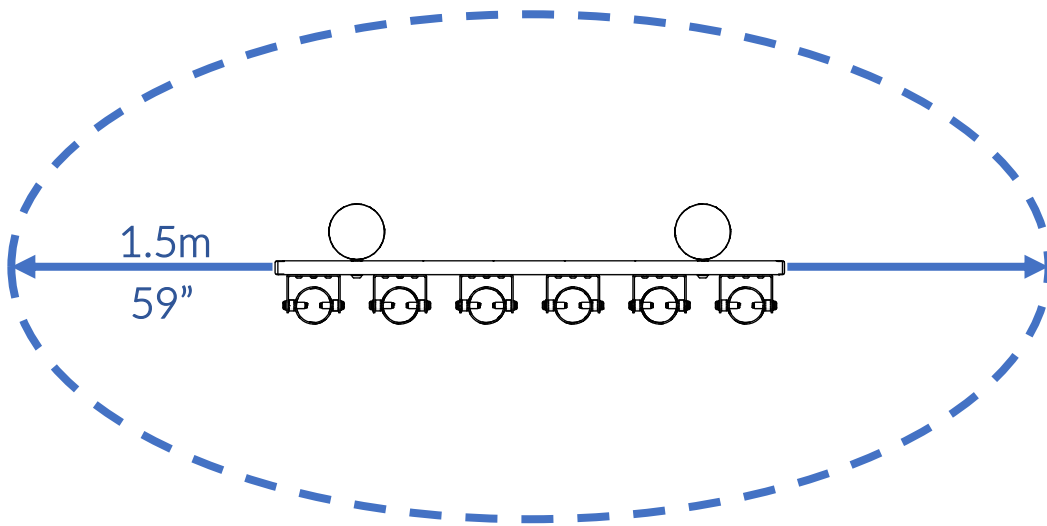

Part Reference	Description
PP-FREC-AL-PE-GR	C4-C5 Alto Pentatonic - 6 notes (Ground Fix)

Check Risk Assessment

Packages

x1

x1

x1

		L	W	H	Weight	Net
x1	903183	110cm / 43.5"	70cm / 27.5"	10cm / 4"	14kg / 31lbs	
x1	901461	200cm / 79"	10cm / 4"	10cm / 4"	9kg / 20lbs	
x1	901462	200cm / 79"	10cm / 4"	10cm / 4"	9kg / 20lbs	

Tools required (not supplied)

¼" Bit Driver Ratchet

11/16" / 17mm Spanner

¼" hex adapter

Spirit level

Tape Measure

903183	
① x1	
TX30 x1 500473	
TX40 x1 500474	
Ⓐ x4 502452	
Ⓑ x4 500456	
④ x2 900832	

901461	
② x1	
Ⓒ x1 603150	
Ⓓ x2 500746	
Ⓔ x4 500457	
Ⓕ x2 500627	