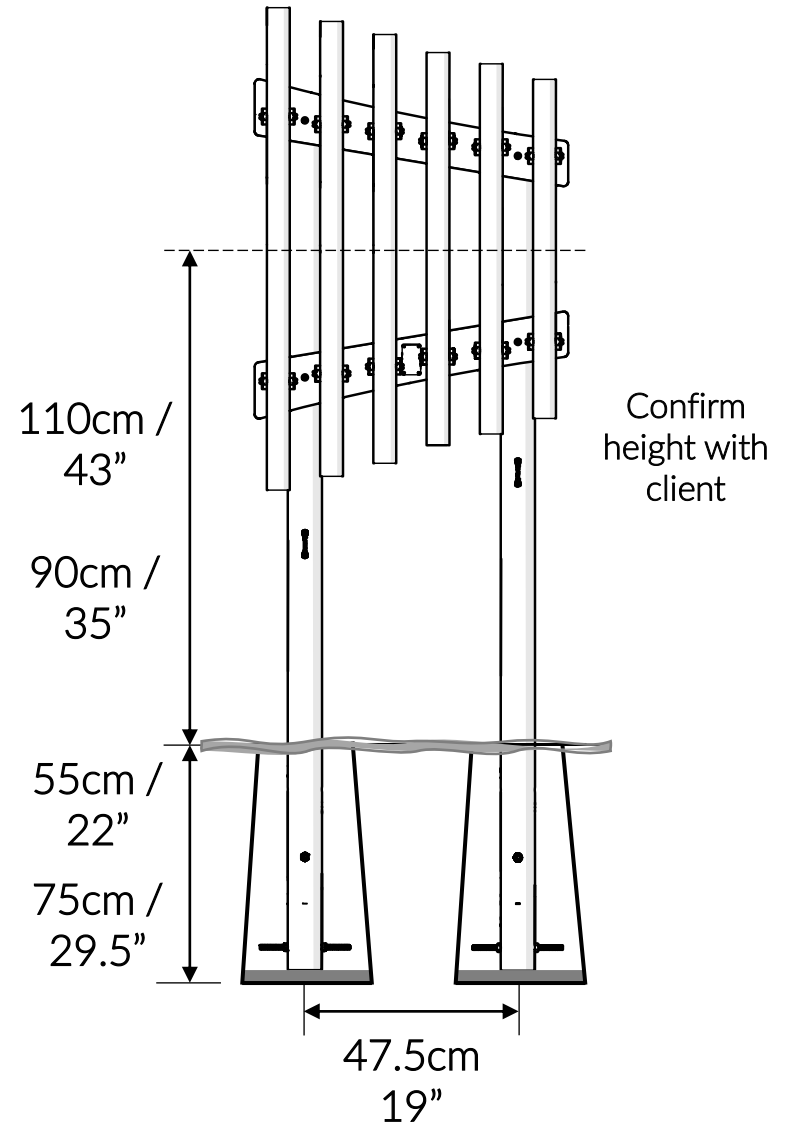

Part Reference	Description
PP-FREC-AL-PE-GR	C4-C5 Alto Pentatonic - 6 notes (Ground Fix)

Check Risk Assessment

Packages

x1

x1

x1

		L	W	H	Weight	Net
x1	903183	110cm / 43.5"	70cm / 27.5"	10cm / 4"	14kg / 31lbs	
x1	901461	200cm / 79"	10cm / 4"	10cm / 4"	9kg / 20lbs	
x1	901462	200cm / 79"	10cm / 4"	10cm / 4"	9kg / 20lbs	

Tools required (not supplied)

¼" Bit Driver Ratchet

11/16" / 17mm Spanner

¼" hex adapter

Spirit level

Tape Measure

903183	
① x1	
TX30 x1 500473	
TX40 x1 500474	
Ⓐ x4 502452	
Ⓑ x4 500456	
④ x2 900832	

901461	
② x1	
Ⓒ x1 603150	
Ⓓ x2 500746	
Ⓔ x4 500457	
Ⓕ x2 500627	

901462	
③ x1	
Ⓒ x1 603150	
Ⓓ x2 500746	
Ⓔ x4 500457	
Ⓕ x2 500627	

Not to scale

1.

TX40

A		x4
B		x4

2. x2

2.1

2.2