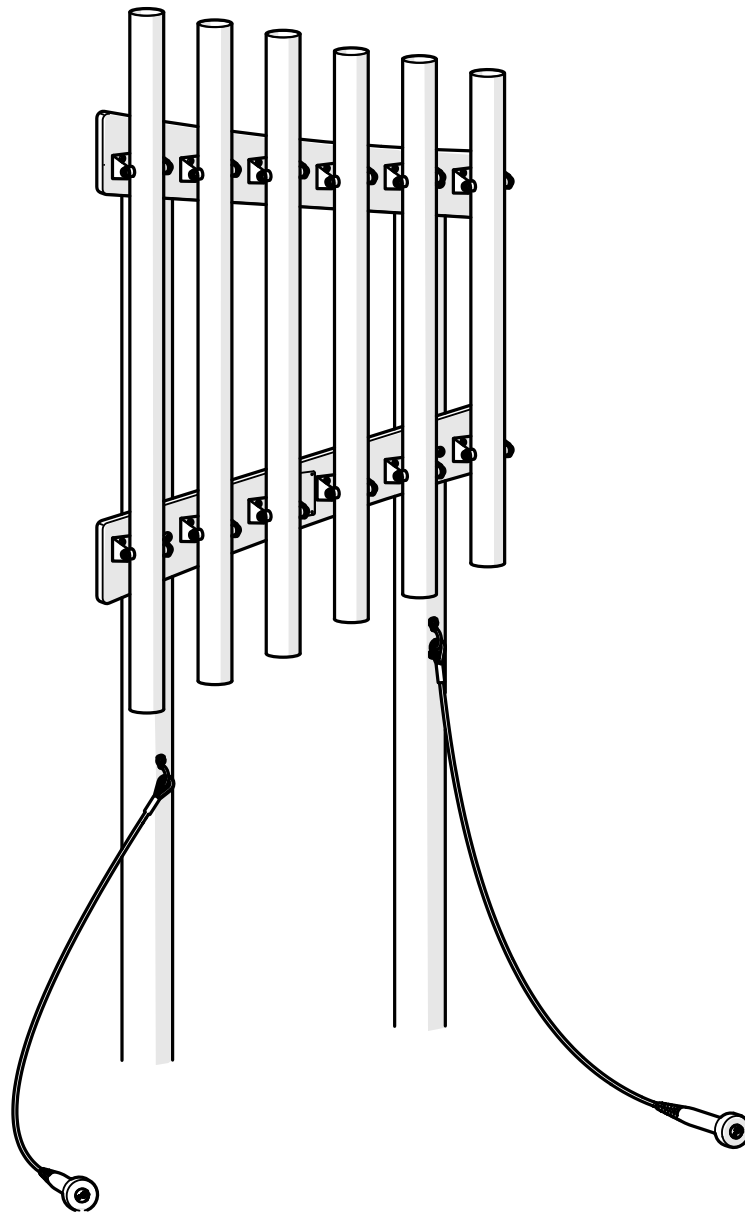

Part Reference	Description
PP-FREC-AL-PE-GR	C4-C5 Alto Pentatonic - 6 notes (Ground Fix)

Check Risk Assessment

Packages

x1

x1

x1

		L	W	H	Weight	Net
x1	903183	110cm / 43.5"	70cm / 27.5"	10cm / 4"	14kg / 31lbs	
x1	901461	200cm / 79"	10cm / 4"	10cm / 4"	9kg / 20lbs	
x1	901462	200cm / 79"	10cm / 4"	10cm / 4"	9kg / 20lbs	

Tools required (not supplied)

¼" Bit Driver Ratchet

11/16" / 17mm Spanner

¼" hex adapter

Spirit level

Tape Measure

903183	
① x1	
TX30 x1 500473	
TX40 x1 500474	
Ⓐ x4 502452	
Ⓑ x4 500456	
④ x2 900832	

901461	
② x1	
Ⓒ x1 603150	
Ⓓ x2 500746	
Ⓔ x4 500457	
Ⓕ x2 500627	

901462	
③ x1	
Ⓒ x1 603150	
Ⓓ x2 500746	
Ⓔ x4 500457	
Ⓕ x2 500627	

Not to scale

1.

TX40

A		x4
B		x4

2. x2

2.1

2.2

2.3

E		x4
F		x2

3. x2

Foundations should not present a hazard

Refer to your local Health & Safety standards

4.

4		x2
C		x2
D		x4

percussionplay.com