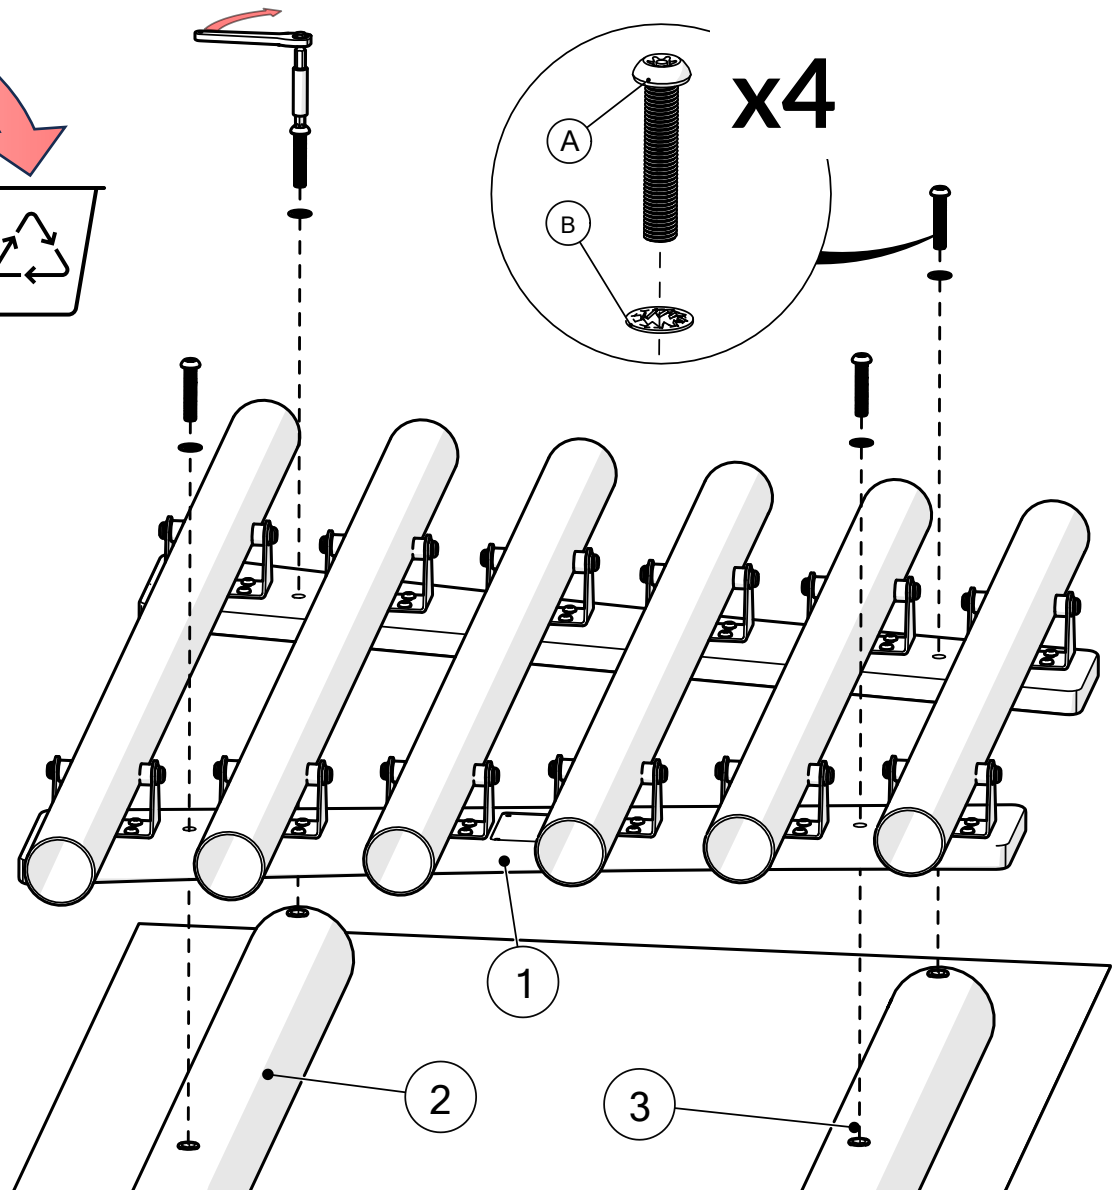

Tools required (not supplied)

¼" Bit Driver Ratchet

11/16" / 17mm Spanner

¼" hex adapter

Spirit level

Tape Measure

903183	
① x1	
TX30 x1 500473	
TX40 x1 500474	
Ⓐ x4 502452	
Ⓑ x4 500456	
④ x2 900832	

901461	
② x1	
Ⓒ x1 603150	
Ⓓ x2 500746	
Ⓔ x4 500457	
Ⓕ x2 500627	

901462	
③ x1	
Ⓒ x1 603150	
Ⓓ x2 500746	
Ⓔ x4 500457	
Ⓕ x2 500627	

Not to scale

1.

TX40

A		x4
B		x4

2. x2

2.1

2.2