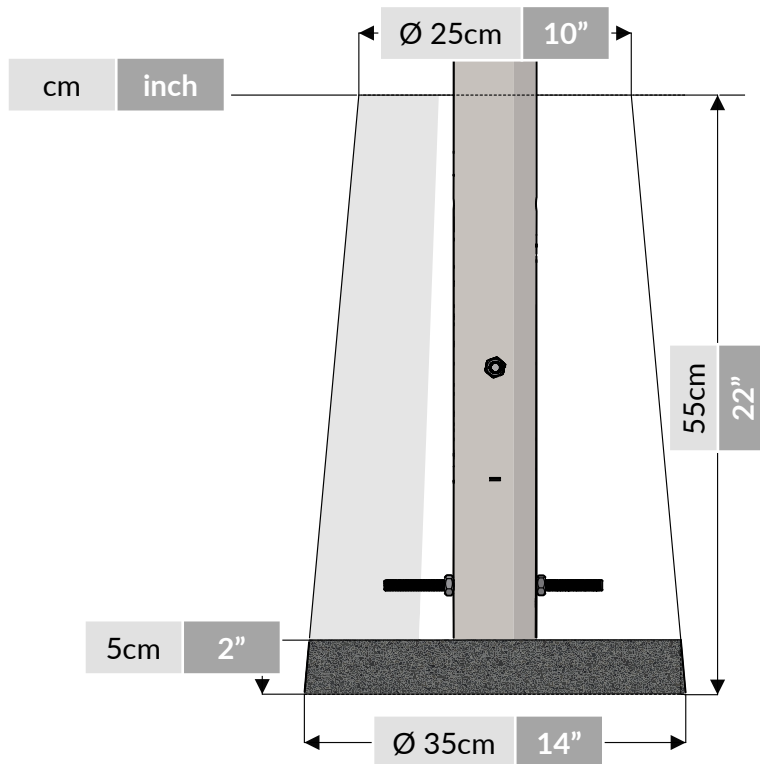

3. x2

Foundations should not present a hazard

Refer to your local Health & Safety standards