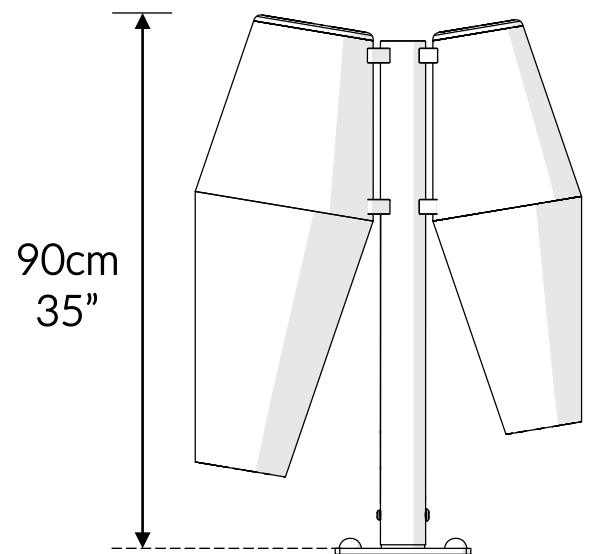

Part Reference	Description
PP-TUMB-PR-SU	Tumbadoras (Pair) (Surface Fix)

Check Risk Assessment

### Packages

x1

x1

x1

x1

		L	W	H	Weight	Net
x1	903045	81cm / 32"	29cm / 11"	29cm / 11"	12kg / 26.4lbs	
x1	903046	81cm / 32"	29cm / 11"	29cm / 11"	10kg / 22lbs	
x1	903044	115cm / 45"	11cm / 4"	11cm / 4"	4kg / 9lbs	
x1	900884	32cm / 12.5"	23cm / 9"	23cm / 9"	6kg / 13lbs	

### Tools required (not supplied)

1/4" Bit Driver Ratchet

x2

Tape Measure

**903045**

① x1  
L  

Ⓐ x2  
600732  

Ⓒ x2  
500572  

**900884**

④ x1  
800878  

Ⓔ x1  
500667  

Ⓕ x1  
500613  

Ⓖ x4  
601543  

Ⓗ x4  
601542  

TX45 x2  
500720  

Not to scale