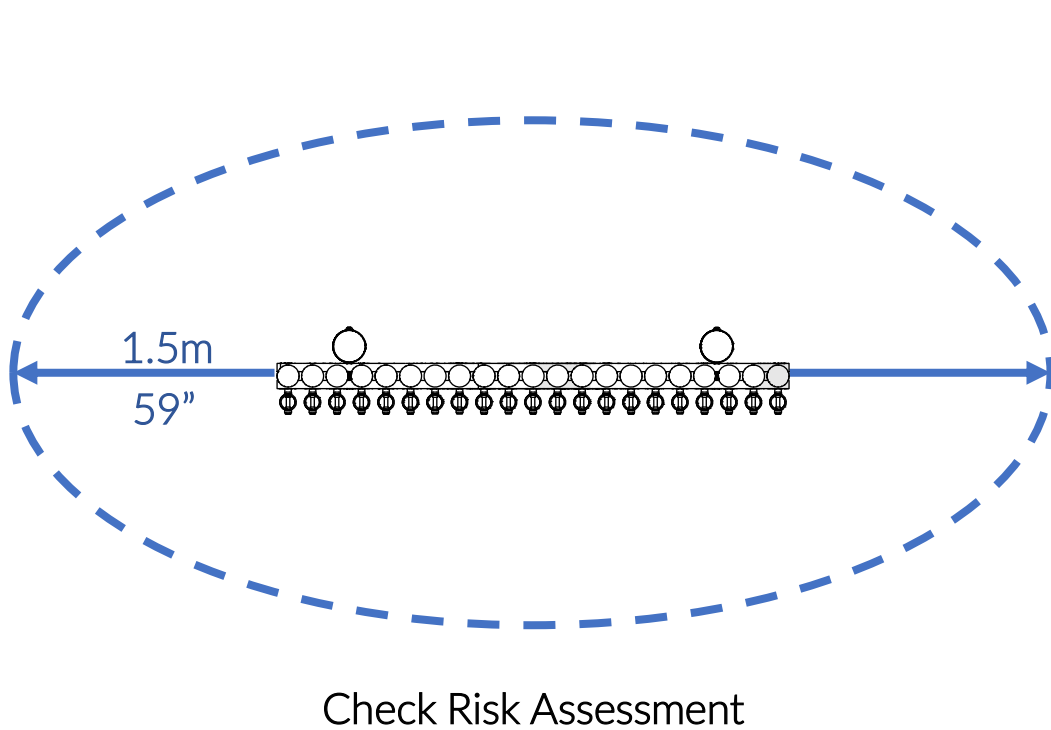

Part Reference	Description
PP-SONO-SD-GR	Sonora (Ground Fix)
PP-SONO-HD-GR	Heavy Duty Sonora (Ground Fix)

Packages

x1

x1

x1

		L	W	H	Weight	Net
x1	903200	140cm /	120cm /	15cm /	40kg / 88lbs	
	903201	55"	47"	6"	60kg / 132lbs	
x1	901468	200cm /	10cm /	10cm /	9kg / 20lbs	
x1	901469	200cm /	10cm /	10cm /	9kg / 20lbs	

Tools required (not supplied)

¼" Bit Driver Ratchet

x2

¼" hex adapter

11/16" / 17mm Spanner

x2

Tape Measure

Spirit level