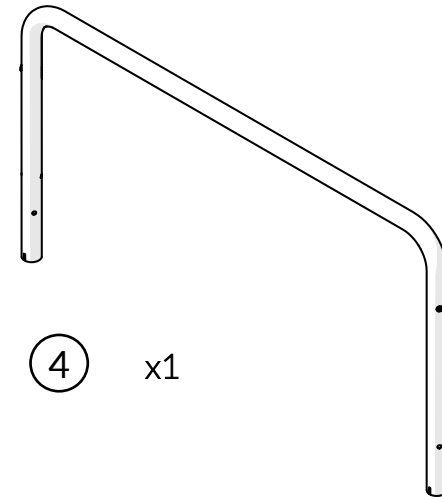

903207

904437

904438

903208