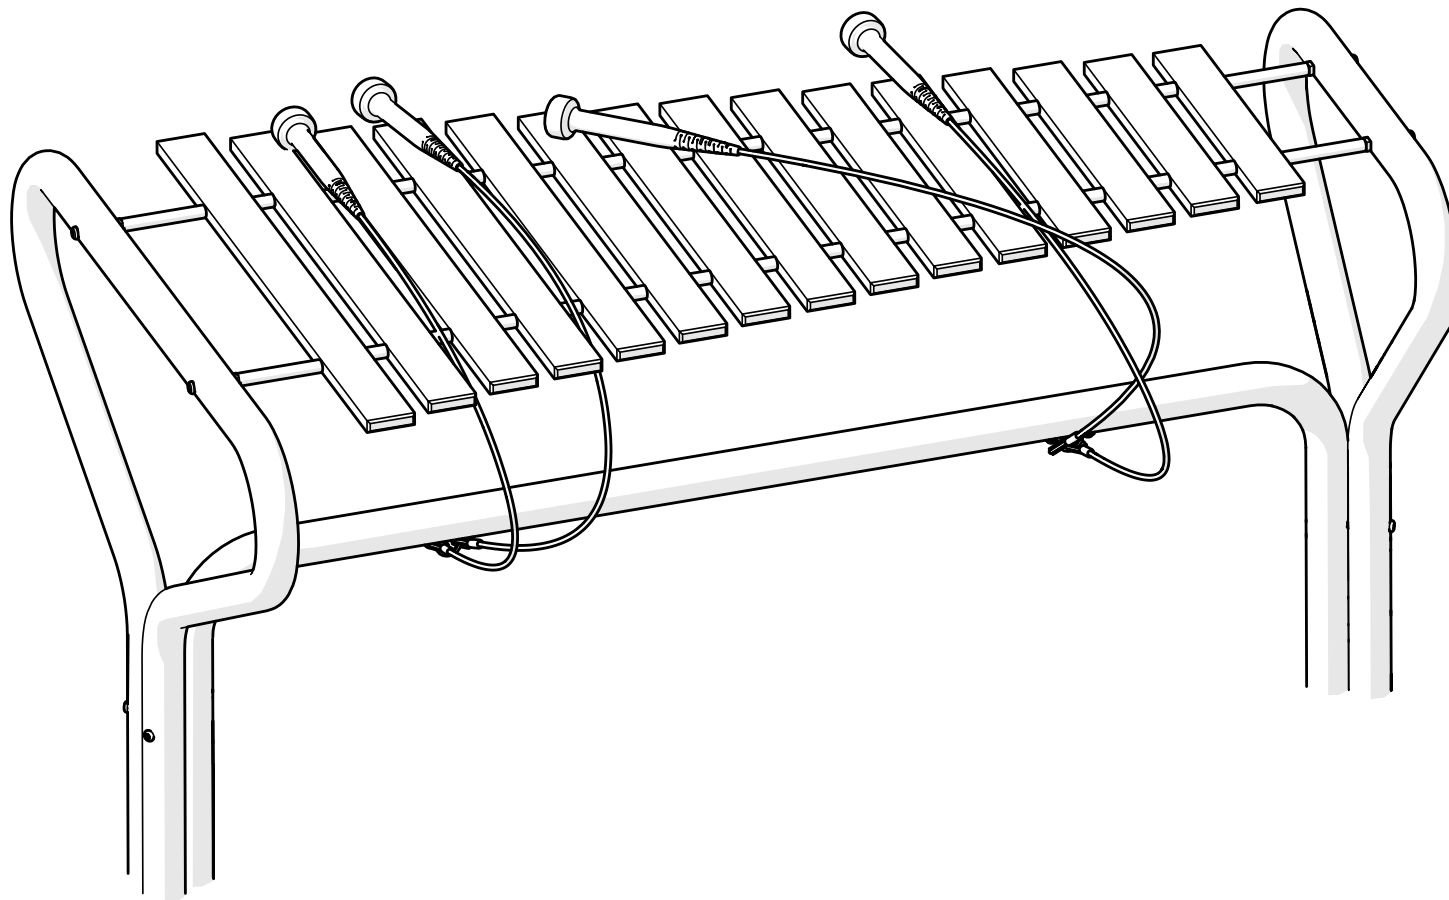

percussionplay.com

info@percussionplay.com

UK
[01730 235 180](tel:01730235180)

USA & CAN
[+1 (866) 882 9170](tel:+18668829170)

EUR & ROW
[+44 1730 235 180](tel:+441730235180)