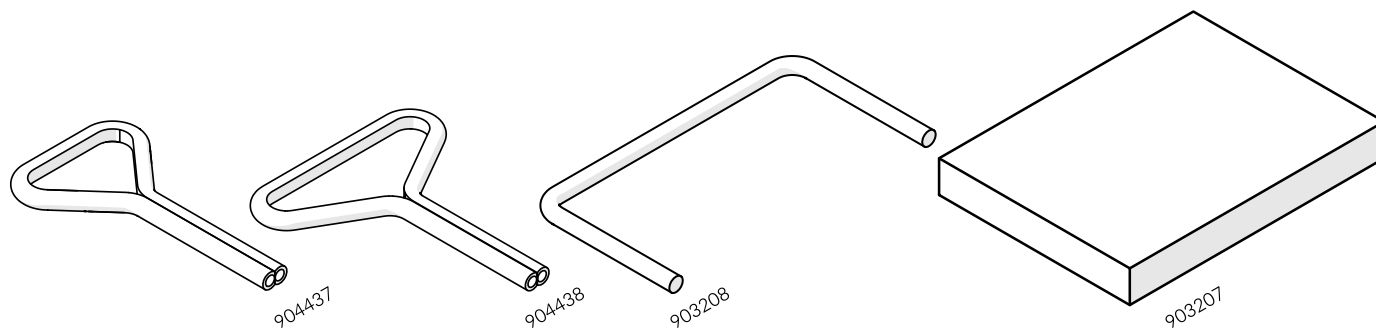

Part Reference	Description
PP-MARI-GR	Marimba - GRP Note Bars (Ground Fix)

Check Risk Assessment

Packages

x1

x1

x1

x1

		L	W	H	Weight	Net
x1	904437	117cm / 46"	95cm / 37.5"	8cm / 3"	8kg / 17.6lbs	
x1	904438	117cm / 46"	62cm / 25.5"	8cm / 3"	8kg / 17.6lbs	
x1	903208	151cm / 59.5"	81cm / 32"	8cm / 3"	8kg / 17.6lbs	
x1	903207	80cm / 31.5"	29cm / 11.5"	29cm / 11.5"	19kg / 42lbs	

Tools required (not supplied)

¼" Bit Driver Ratchet

11/16" / 17mm Spanner

Spirit level

Tape Measure

903207

904437

904438