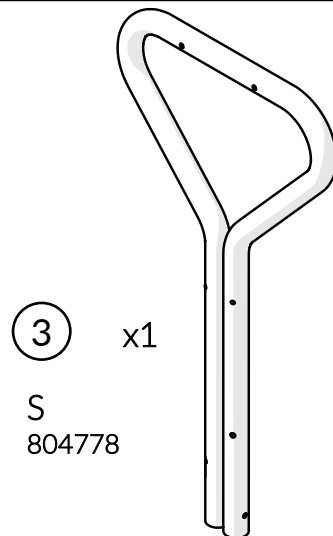

Part Reference	Description
PP-MARI-GR	Marimba - GRP Note Bars (Ground Fix)

Check Risk Assessment

Packages

x1

x1

x1

x1

		L	W	H	Weight	Net
x1	904437	117cm / 46"	95cm / 37.5"	8cm / 3"	8kg / 17.6lbs	
x1	904438	117cm / 46"	62cm / 25.5"	8cm / 3"	8kg / 17.6lbs	
x1	903208	151cm / 59.5"	81cm / 32"	8cm / 3"	8kg / 17.6lbs	
x1	903207	80cm / 31.5"	29cm / 11.5"	29cm / 11.5"	19kg / 42lbs	

Tools required (not supplied)

¼" Bit Driver Ratchet

11/16" / 17mm Spanner

Spirit level

Tape Measure

903207

904437

904438

903208

1.

1.1

1.2

C

x2

TX40

C		x4
---	---	----