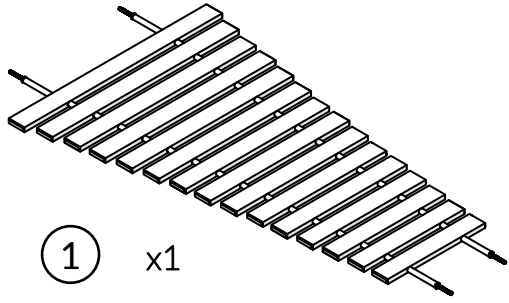

Part Reference	Description
PP-MARI-GR	Marimba - GRP Note Bars (Ground Fix)

Check Risk Assessment

Packages

x1

x1

x1

x1

		L	W	H	Weight	Net
x1	904437	117cm / 46"	95cm / 37.5"	8cm / 3"	8kg / 17.6lbs	
x1	904438	117cm / 46"	62cm / 25.5"	8cm / 3"	8kg / 17.6lbs	
x1	903208	151cm / 59.5"	81cm / 32"	8cm / 3"	8kg / 17.6lbs	
x1	903207	80cm / 31.5"	29cm / 11.5"	29cm / 11.5"	19kg / 42lbs	

Tools required (not supplied)

¼" Bit Driver Ratchet

11/16" / 17mm Spanner

Spirit level

Tape Measure

903207

904437

904438