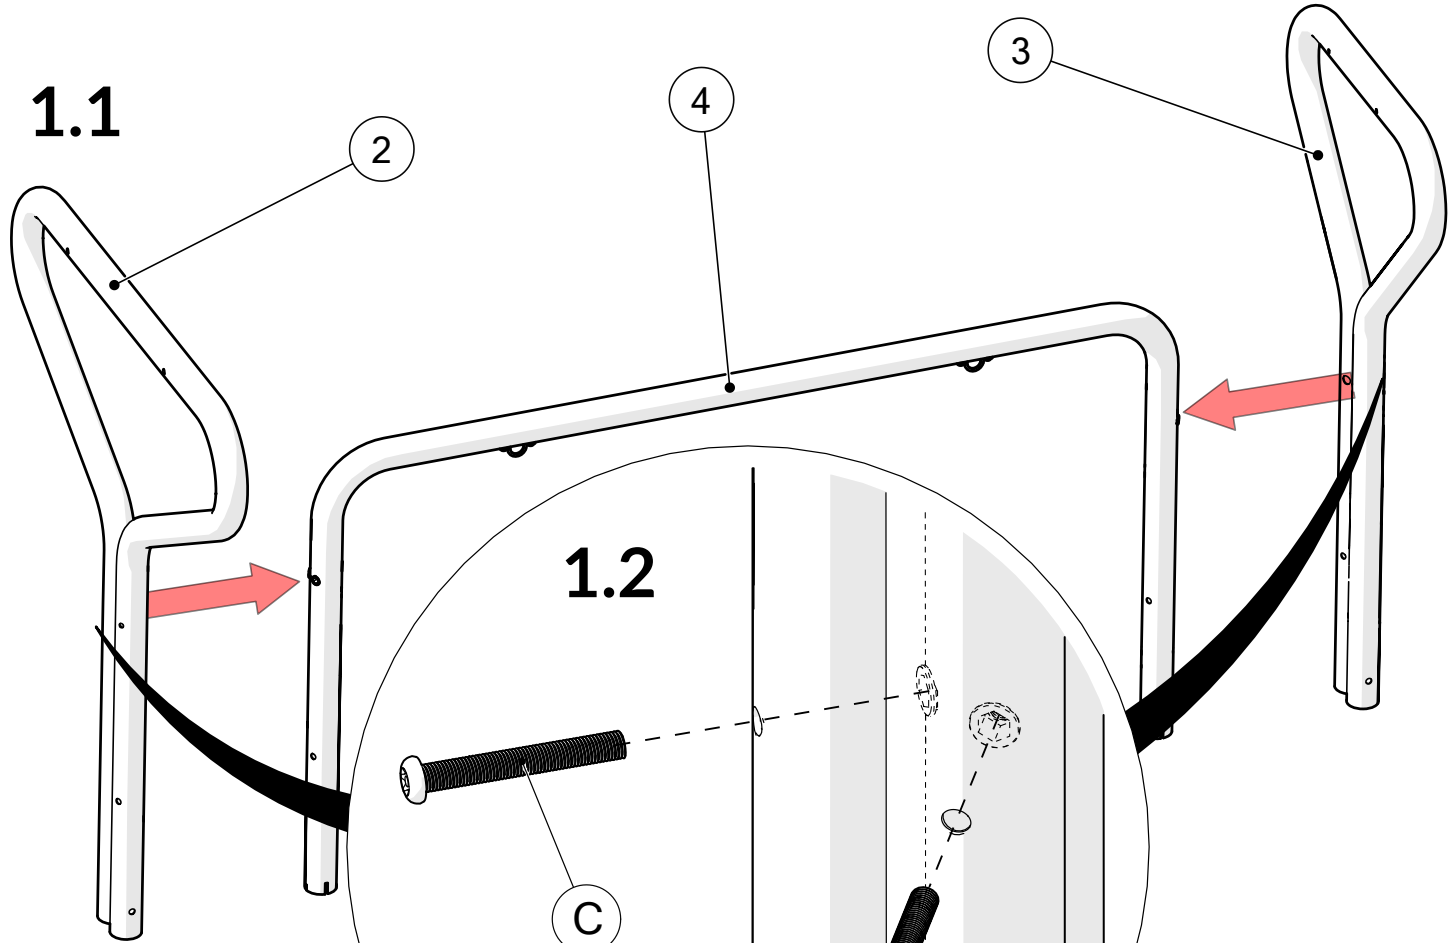

1.

1.1

1.2

C

x2

TX40

C		x4