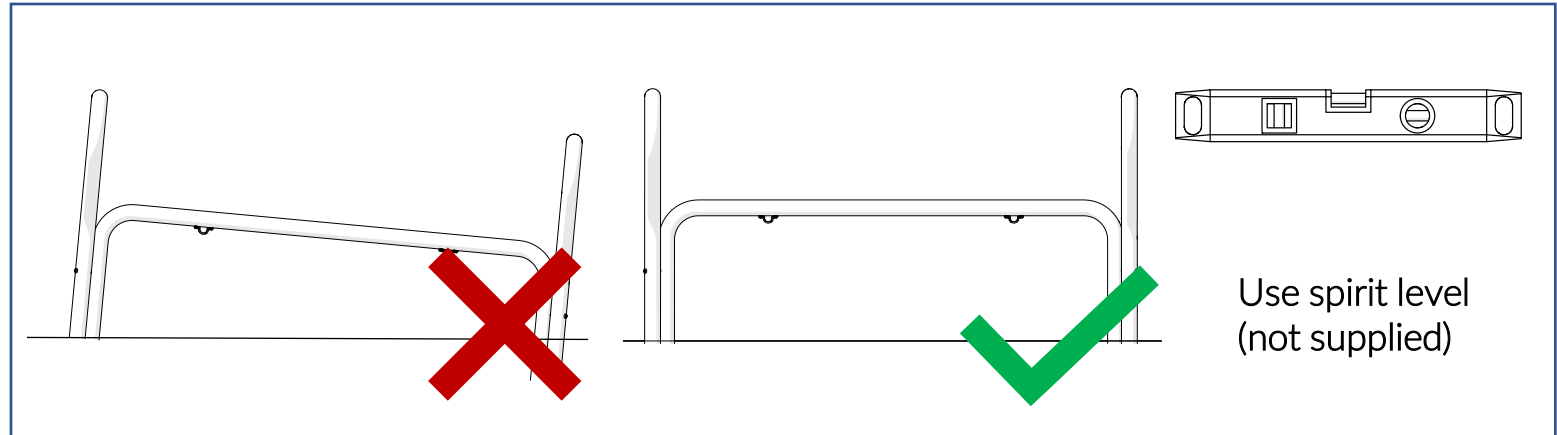

3. x2

Foundations should not present a hazard

Refer to your local Health & Safety standards