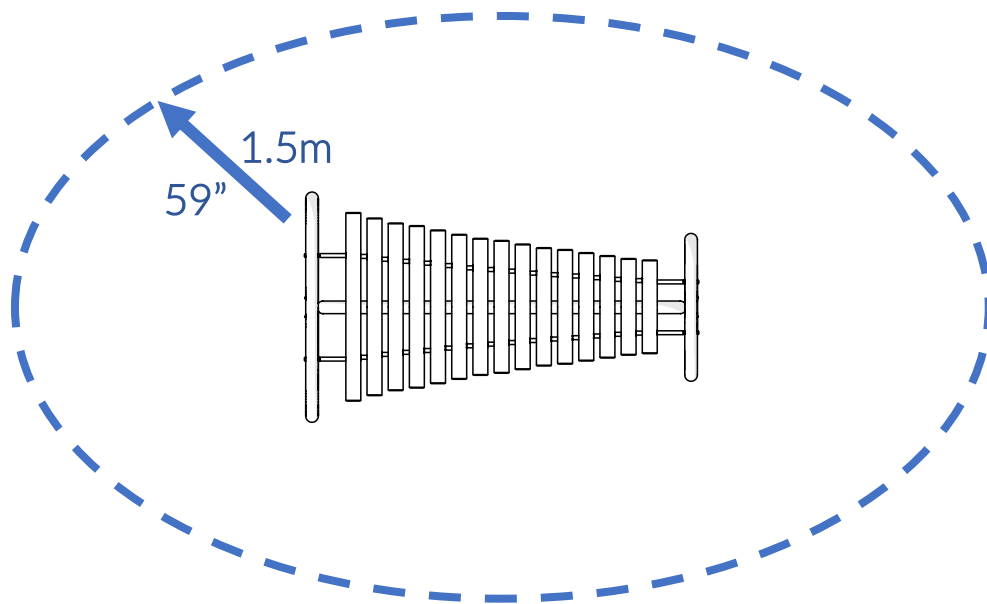

Part Reference	Description
PP-MARI-GR	Marimba - GRP Note Bars (Ground Fix)

Check Risk Assessment

Packages

x1

x1

x1

x1

		L	W	H	Weight	Net
x1	904437	117cm / 46"	95cm / 37.5"	8cm / 3"	8kg / 17.6lbs	
x1	904438	117cm / 46"	62cm / 25.5"	8cm / 3"	8kg / 17.6lbs	
x1	903208	151cm / 59.5"	81cm / 32"	8cm / 3"	8kg / 17.6lbs	
x1	903207	80cm / 31.5"	29cm / 11.5"	29cm / 11.5"	19kg / 42lbs	

Tools required (not supplied)

¼" Bit Driver Ratchet

11/16" / 17mm Spanner

Spirit level

Tape Measure

903207

904437

904438