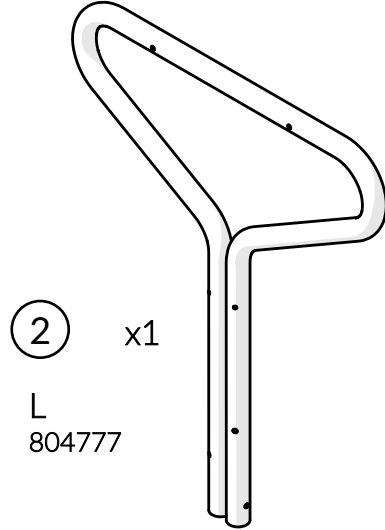

Part Reference	Description
PP-MARI-GR	Marimba - GRP Note Bars (Ground Fix)

Check Risk Assessment

Packages

x1

x1

x1

x1

		L	W	H	Weight	Net
x1	904437	117cm / 46"	95cm / 37.5"	8cm / 3"	8kg / 17.6lbs	
x1	904438	117cm / 46"	62cm / 25.5"	8cm / 3"	8kg / 17.6lbs	
x1	903208	151cm / 59.5"	81cm / 32"	8cm / 3"	8kg / 17.6lbs	
x1	903207	80cm / 31.5"	29cm / 11.5"	29cm / 11.5"	19kg / 42lbs	

Tools required (not supplied)

¼" Bit Driver Ratchet

11/16" / 17mm Spanner

Spirit level

Tape Measure

903207

904437

904438

903208

1.

1.1

1.2

C

x2

TX40

C		x4
---	---	----