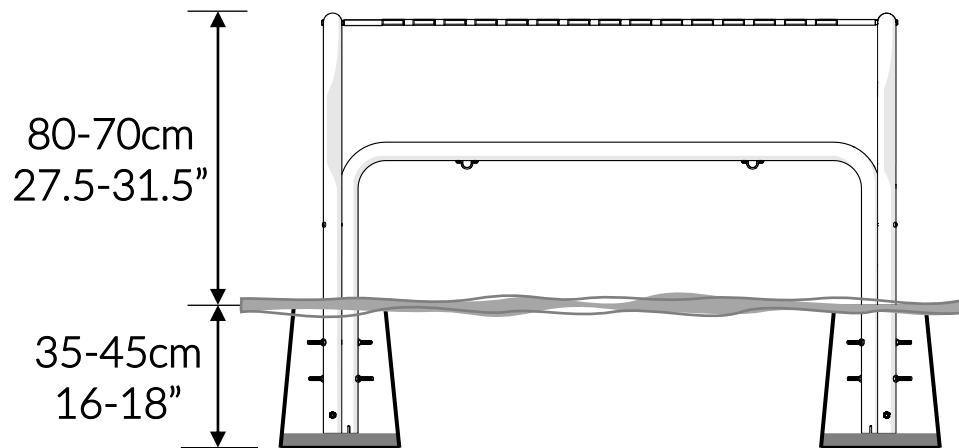

Part Reference	Description
PP-MARI-GR	Marimba - GRP Note Bars (Ground Fix)

Check Risk Assessment

Packages

x1

x1

x1

x1

		L	W	H	Weight	Net
x1	904437	117cm / 46"	95cm / 37.5"	8cm / 3"	8kg / 17.6lbs	
x1	904438	117cm / 46"	62cm / 25.5"	8cm / 3"	8kg / 17.6lbs	
x1	903208	151cm / 59.5"	81cm / 32"	8cm / 3"	8kg / 17.6lbs	
x1	903207	80cm / 31.5"	29cm / 11.5"	29cm / 11.5"	19kg / 42lbs	

Tools required (not supplied)

¼" Bit Driver Ratchet

11/16" / 17mm Spanner

Spirit level

Tape Measure

903207

904437

904438