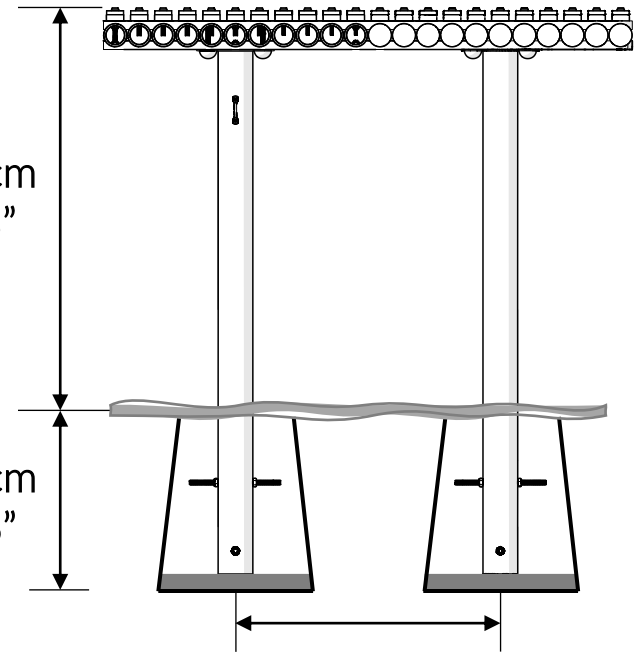

Check Risk Assessment

Confirm
height with
client

70cm / 85cm
28" / 33"

55cm / 40cm
22" / 16"

61cm / 78cm
24" / 30"
HD / SD