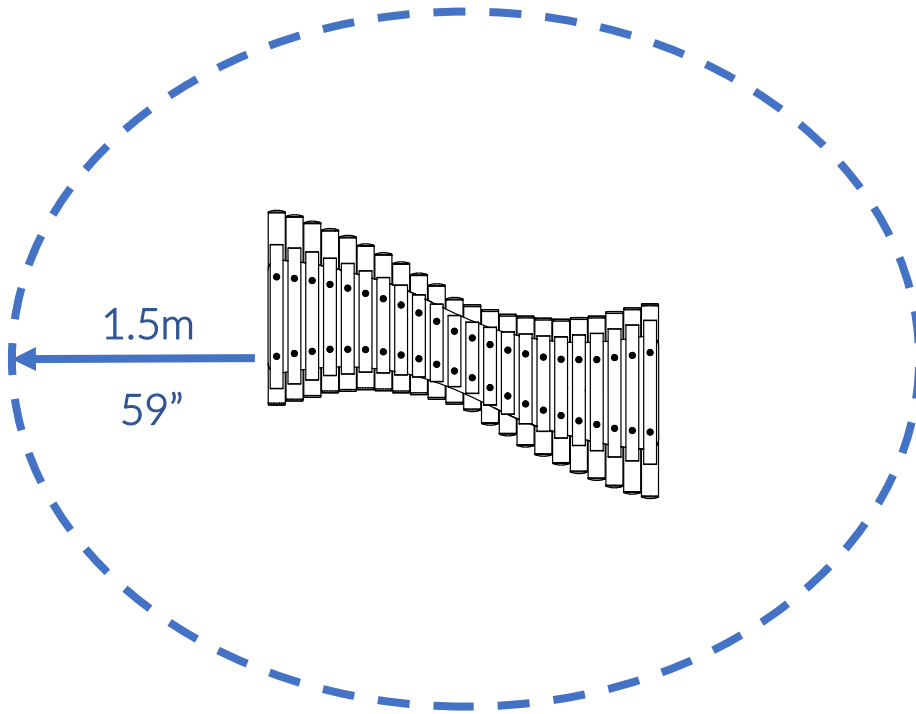

Check Risk Assessment

Confirm
height with
client

70cm / 85cm
28" / 33"

55cm / 40cm
22" / 16"

61cm / 78cm
24" / 30"
HD / SD