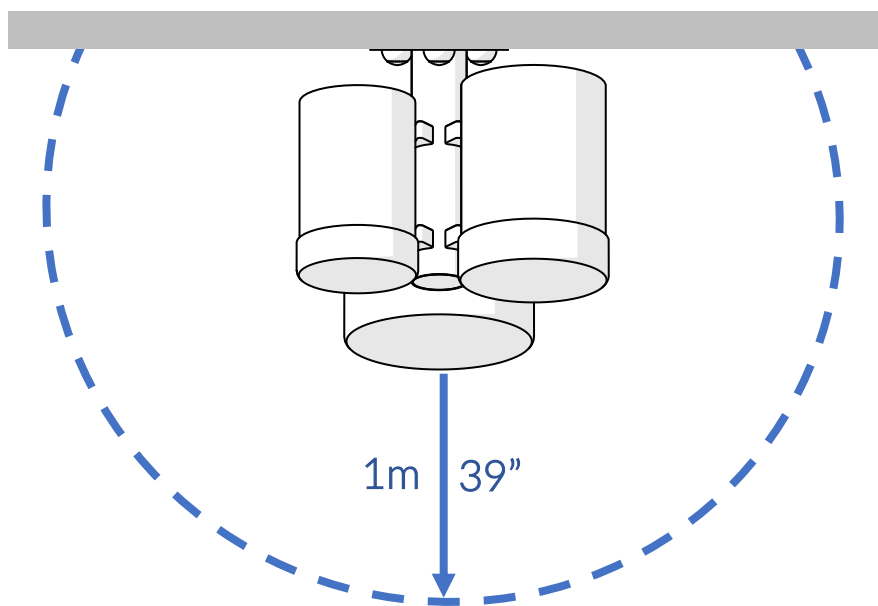

Part Reference	Description
PP-RAIN-BON-W	Rainbow Trio Bongos (Wall Fix)

Check Risk Assessment

Packages

x1

x1

		L	W	H	Weight	Net
x1	903328	38cm / 15"	28cm / 11"	28cm / 11"	8kg / 18lbs	
x1	903330	32cm / 12.5"	23cm / 9"	23cm / 9"	3kg / 7lbs	

Tools required (not supplied)

¼" Bit Driver Ratchet

Spirit level

Tape Measure

903328	
<p>(A) x4 600733</p> 	<p>(1) x1 Ø 160mm/6"</p> 
<p>(B) x2 600732</p> 	<p>(2) x1 Ø 200mm/8"</p> 
<p>(C) x6 500572</p> 	<p>(3) x1 Ø 250mm/10"</p> 
<p>(D) x6 500685</p> 	<p>TX45 x1 500720</p> 

903330	
<p>(4) x1 803069</p> 	
<p>(E) x3 600707</p> 	
<p>(F) x3 600708</p> 	

Not to scale

1.

TX45

A		x2
C		x2
D		x2

2.

TX45

A		x2
C		x2
D		x2