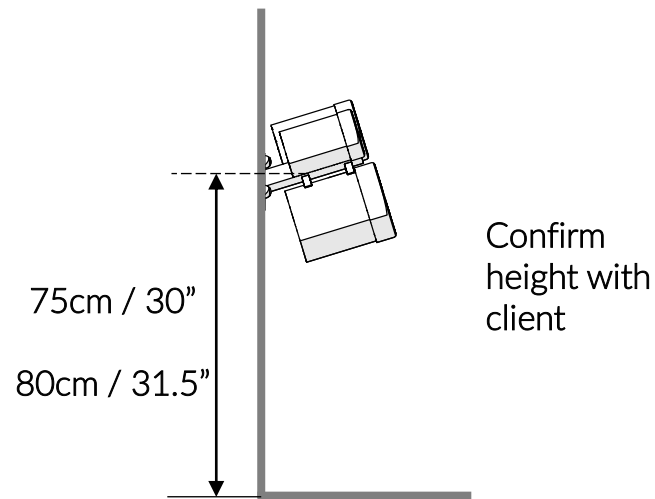

Part Reference	Description
PP-RAIN-BON-W	Rainbow Trio Bongos (Wall Fix)

Check Risk Assessment

Packages

x1

x1

		L	W	H	Weight	Net
x1	903328	38cm / 15"	28cm / 11"	28cm / 11"	8kg / 18lbs	
x1	903330	32cm / 12.5"	23cm / 9"	23cm / 9"	3kg / 7lbs	

Tools required (not supplied)

¼" Bit Driver Ratchet

Spirit level

Tape Measure

903328	
<p>(A) x4 600733</p> 	<p>(1) x1 Ø 160mm/6"</p> 
<p>(B) x2 600732</p> 	<p>(2) x1 Ø 200mm/8"</p> 
<p>(C) x6 500572</p> 	<p>(3) x1 Ø 250mm/10"</p> 
<p>(D) x6 500685</p> 	<p>TX45 x1 500720</p> 

903330	
<p>(4) x1 803069</p> 	
<p>(E) x3 600707</p> 	
<p>(F) x3 600708</p> 	

Not to scale

1.

TX45

A		x2
C		x2
D		x2

2.

TX45

A		x2
C		x2
D		x2