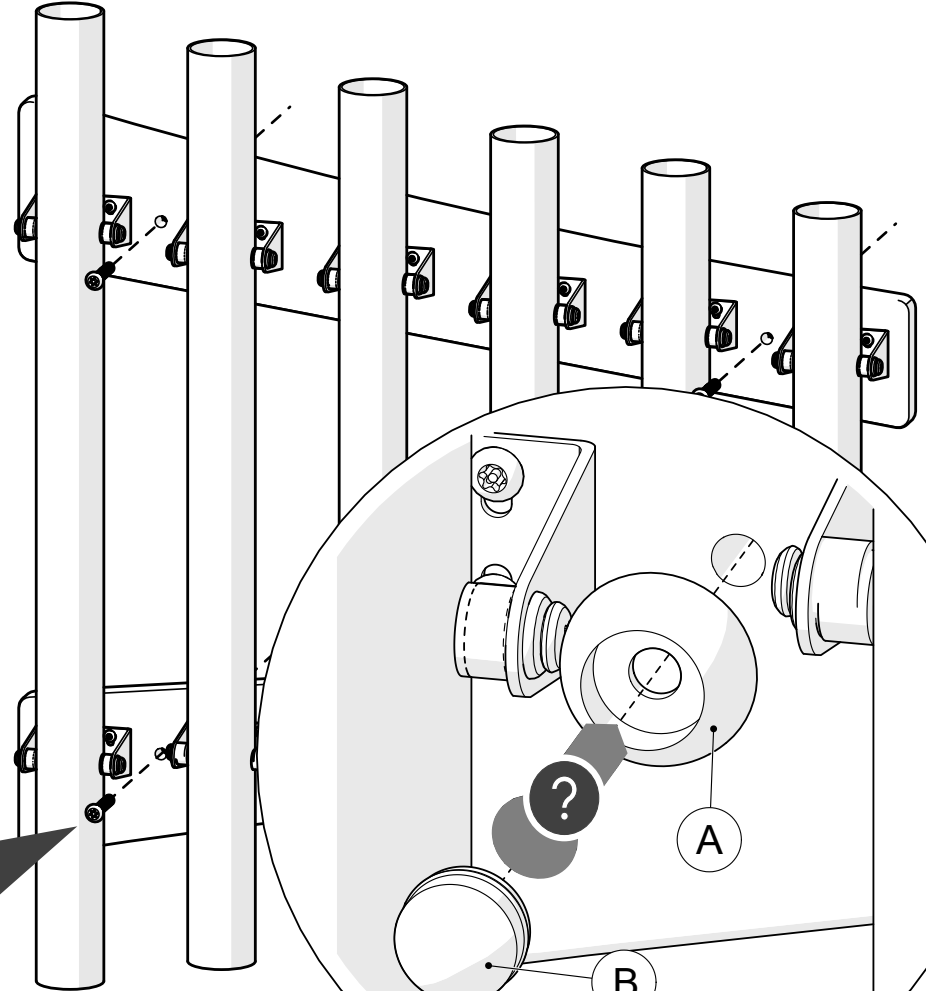

## Tools required (not supplied)

¼" Bit Driver Ratchet

Spirit level

Tape Measure

Not to scale

904457	
<p>① x1</p> 	
<p>② x2</p> <p>900837</p> 	<p>TX25 x1</p> <p>500472</p> 
	<p>Ⓐ x4</p> <p>601540</p> 
	<p>Ⓑ x4</p> <p>601541</p> 
	<p>Ⓒ x2</p> <p>603150</p> 
	<p>Ⓓ x4</p> <p>500448</p> 

1.

A		x4
B		x4

Wall

Example fixing

x4

	Wood		x4
	Concrete		x4
	Brick		x4

2.

TX25