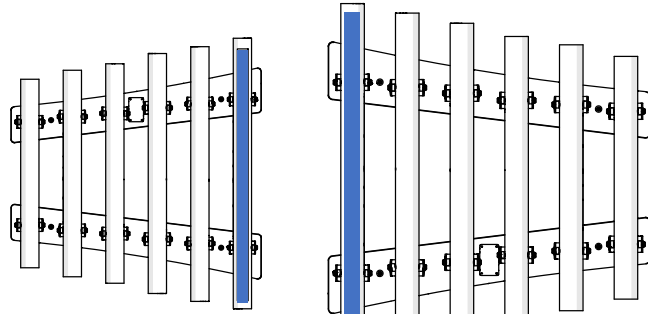

## Tools required (not supplied)

¼" Bit Driver Ratchet

Spirit level

Tape Measure

Not to scale

904457	
<p>① x1</p> 	
<p>② x2</p> <p>900837</p> 	<p>TX25 x1</p> <p>500472</p> 
	<p>Ⓐ x4</p> <p>601540</p> 
	<p>Ⓑ x4</p> <p>601541</p> 
	<p>Ⓒ x2</p> <p>603150</p> 
	<p>Ⓓ x4</p> <p>500448</p> 

1.

A		x4
B		x4

Wall

Example fixing

x4

	Wood		x4
	Concrete		x4
	Brick		x4

2.

TX25