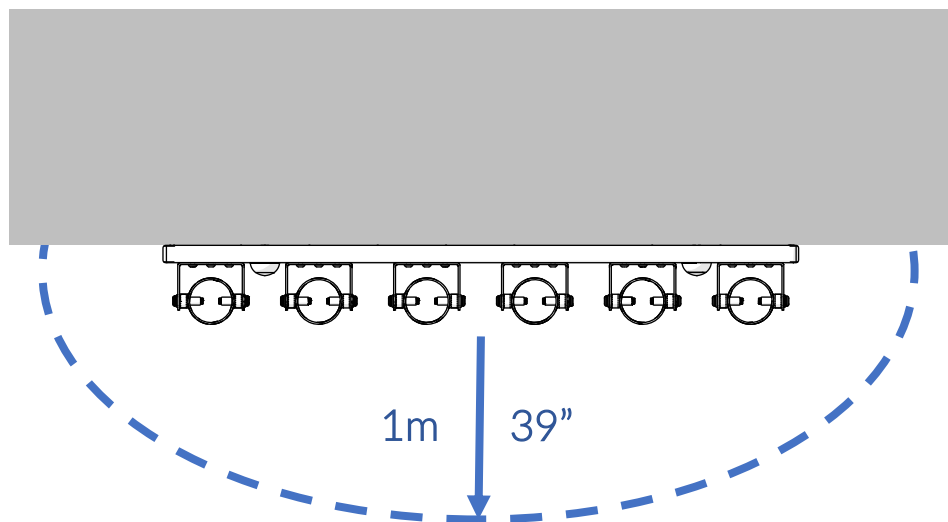

Part Reference	Description
PP-FREC-SO-PE-WA	C5-C6 Soprano Pentatonic - 6 notes (Wall Fix)

Check Risk Assessment

Confirm  
height with  
client

## Packages

x1

		L	W	H	Weight	Net
x1	904457	80cm / 31.5"	70cm / 27.5"	10cm / 4"	12kg / 26lbs	

## Tools required (not supplied)

¼" Bit Driver Ratchet

Spirit level

Tape Measure

Not to scale

904457	
<p>① x1</p> 	
<p>② x2</p> <p>900837</p> 	<p>TX25 x1</p> <p>500472</p> 
	<p>Ⓐ x4</p> <p>601540</p> 
	<p>Ⓑ x4</p> <p>601541</p> 
	<p>Ⓒ x2</p> <p>603150</p> 
	<p>Ⓓ x4</p> <p>500448</p> 