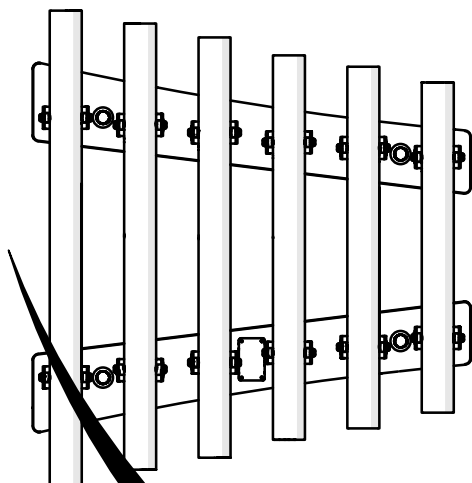

## Tools required (not supplied)

¼" Bit Driver Ratchet

Spirit level

Tape Measure

Not to scale

904457	
<p>① x1</p> 	
<p>② x2</p> <p>900837</p> 	<p>TX25 x1</p> <p>500472</p> 
	<p>Ⓐ x4</p> <p>601540</p> 
	<p>Ⓑ x4</p> <p>601541</p> 
	<p>Ⓒ x2</p> <p>603150</p> 
	<p>Ⓓ x4</p> <p>500448</p> 

1.

A		x4
B		x4

Wall

Example fixing

x4

	Wood		x4
	Concrete		x4
	Brick		x4

2.

TX25