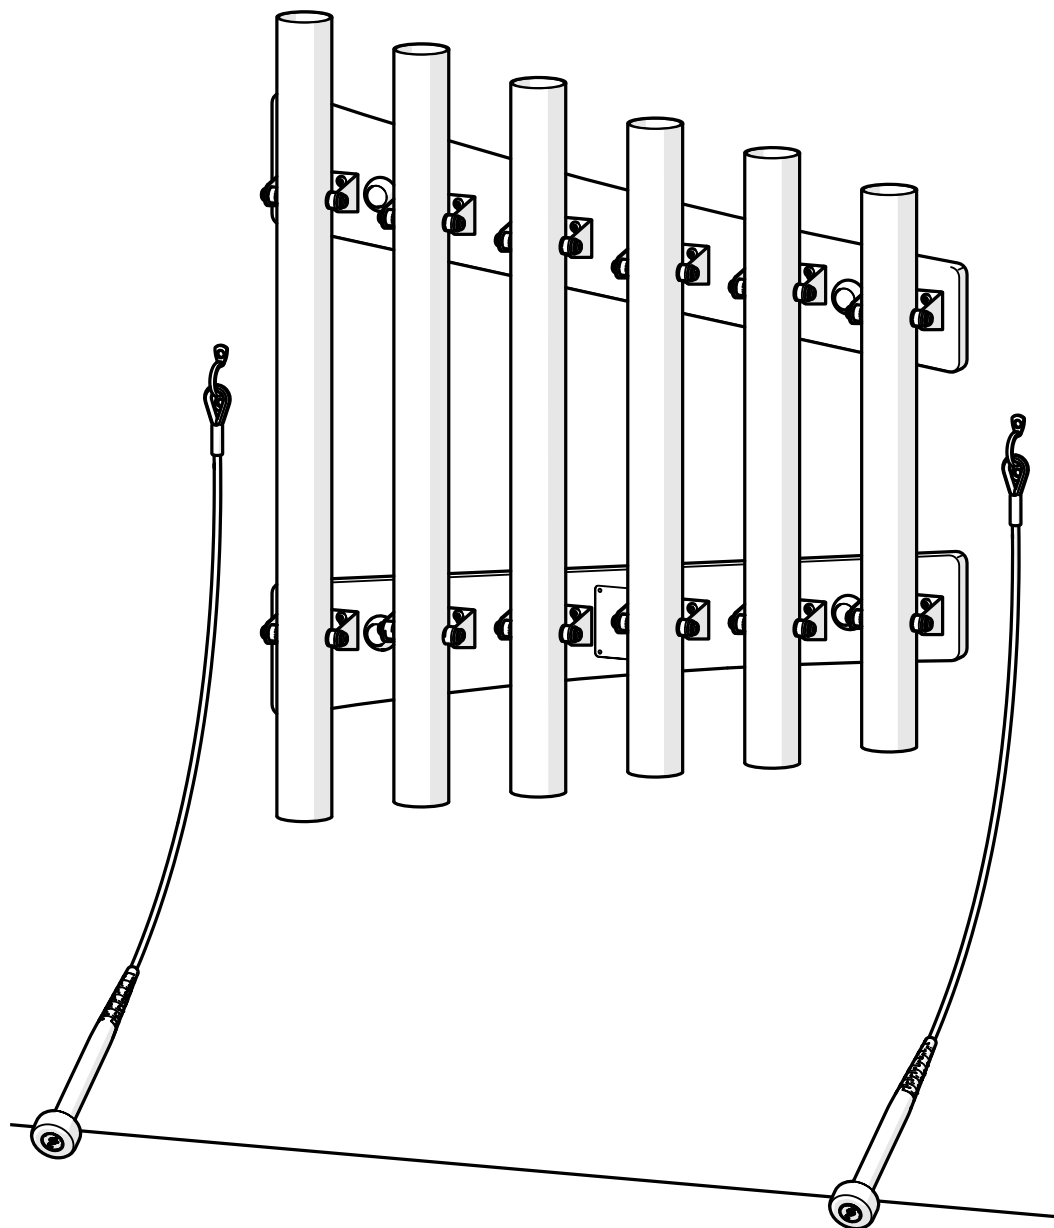

percussionplay.com

info@percussionplay.com

UK
[01730 235 180](tel:01730235180)

USA & CAN
[+1 (866) 882 9170](tel:+18668829170)

EUR & ROW
[+44 1730 235 180](tel:+441730235180)