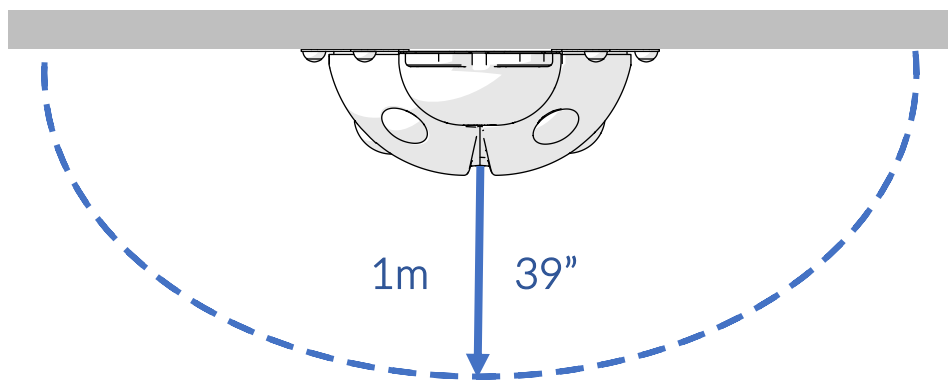

Part Reference	Description
PP-LADY-WF	Ladybug (Wall Fix)

Check Risk Assessment

Confirm  
height with  
client

### Packages

x1

		L	W	H	Weight
x1	915397	75cm / 29.5"	75cm / 29.5"	25cm / 10"	7kg / 15.5lbs